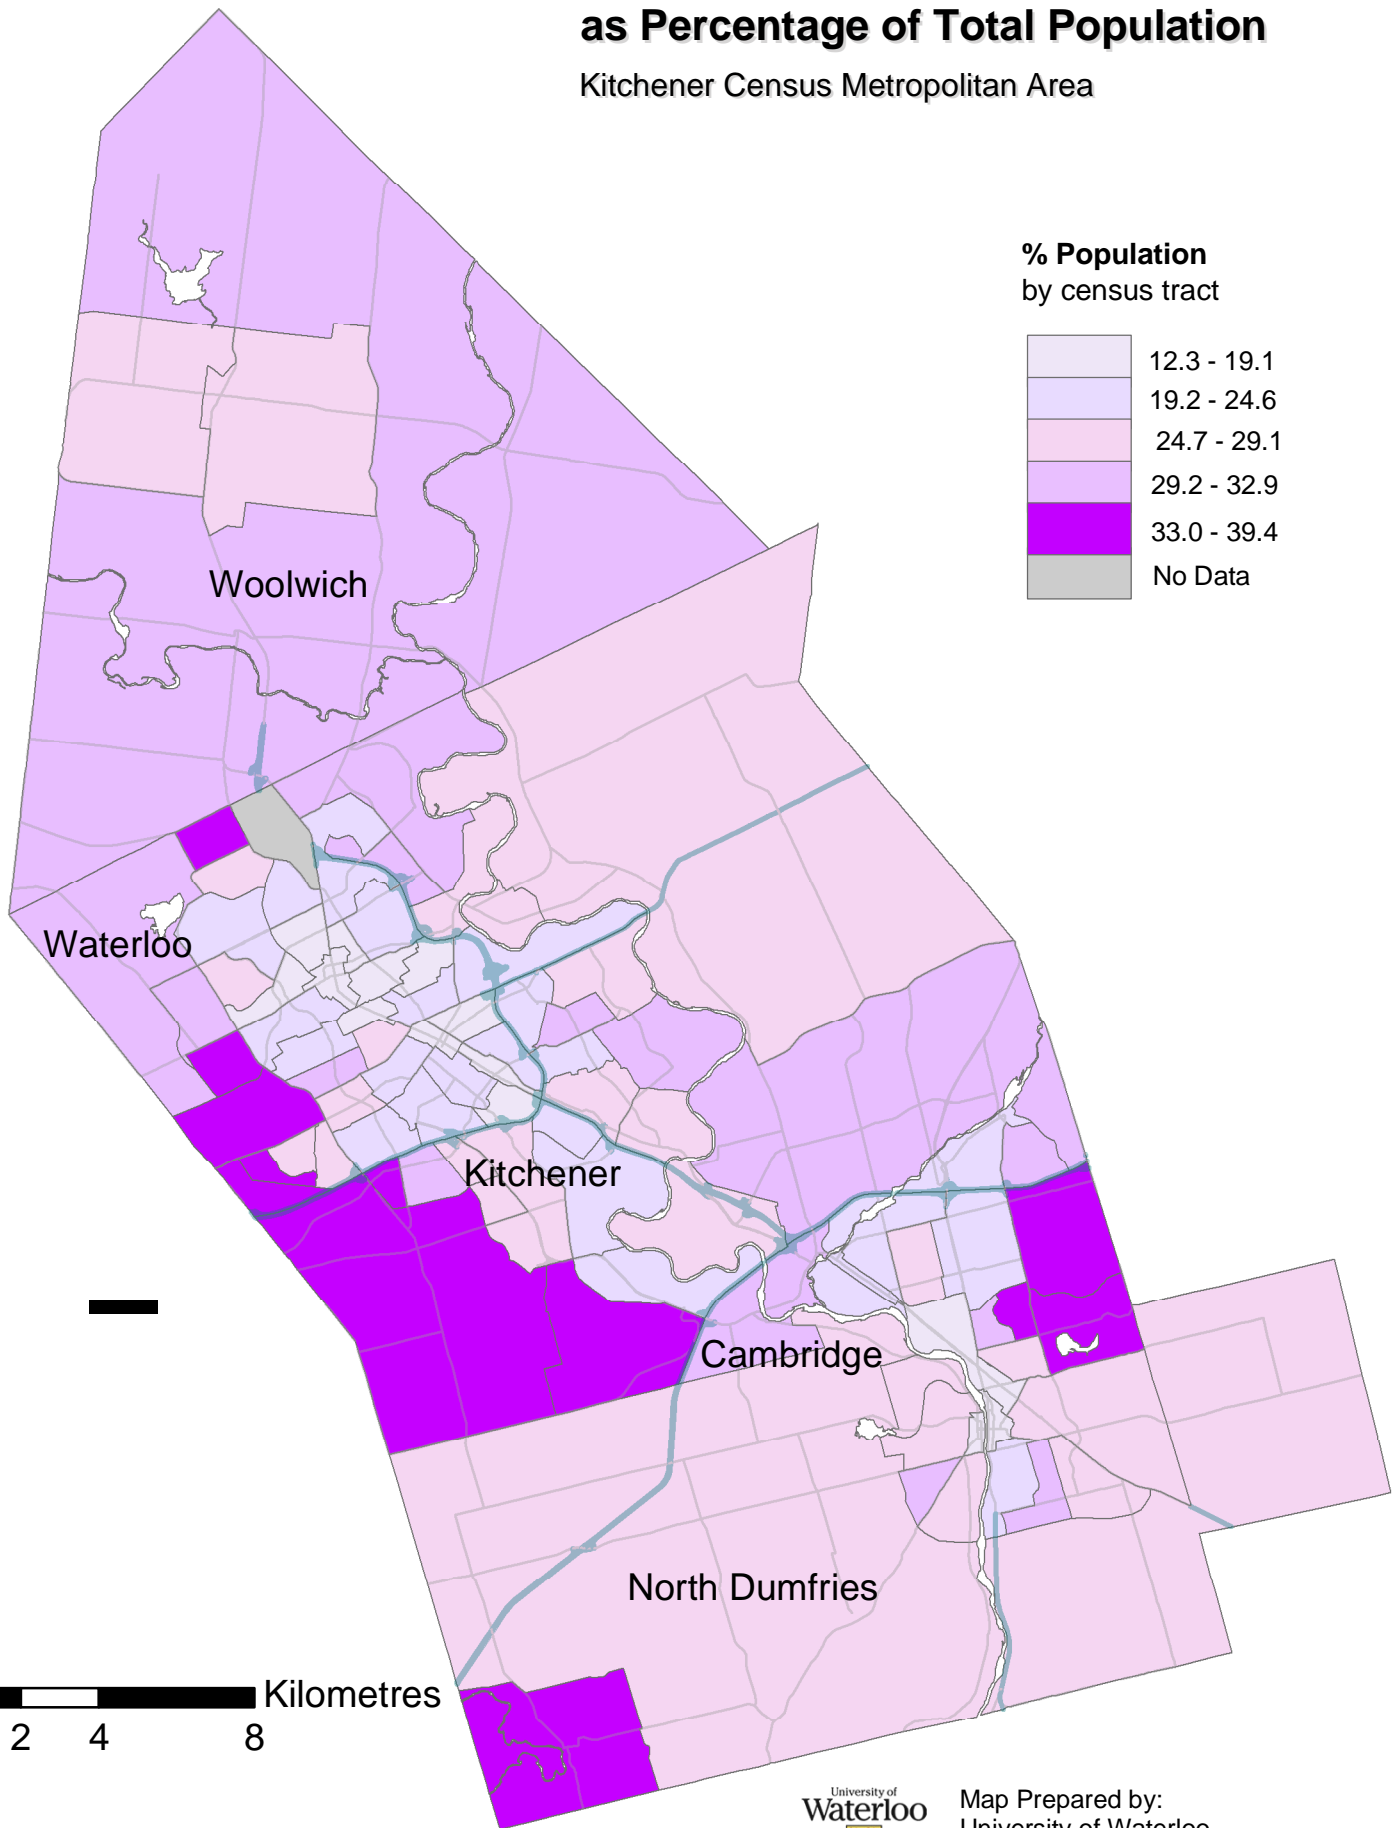

PERSONS AGED 19 or YOUNGER as Percentage of Total Population

Kitchener Census Metropolitan Area

**% Population
by census tract**

Map Prepared by:
University of Waterloo
Map and Design Library, 2004

Sources: Statistics Canada, 2001; DMTI Spatial 2002