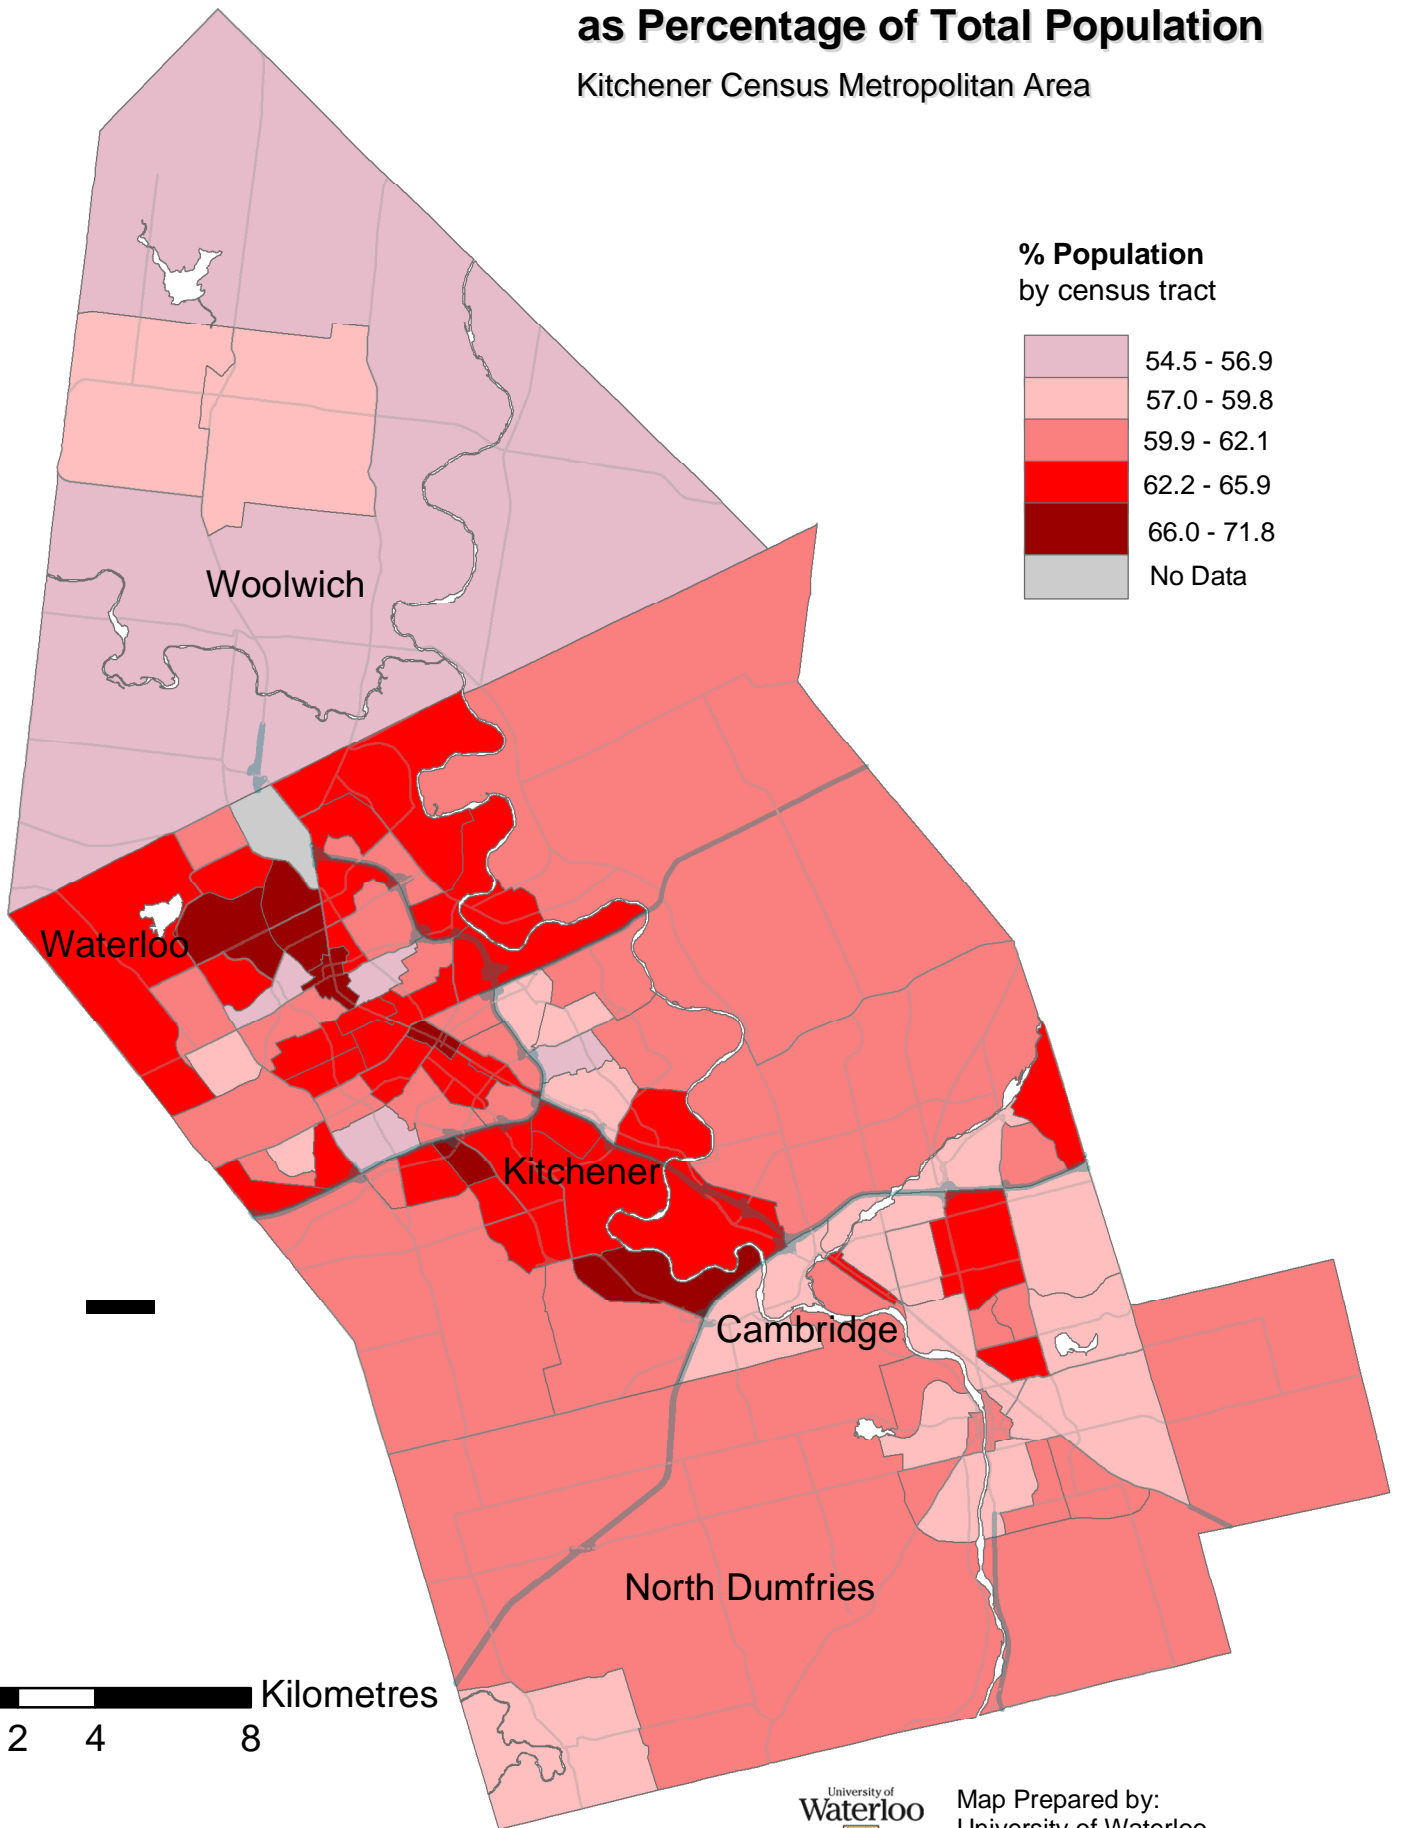

# PERSONS AGED 20 to 64 as Percentage of Total Population

Kitchener Census Metropolitan Area

% Population  
by census tract

Map Prepared by:  
University of Waterloo  
Map and Design Library, 2004

Sources: Statistics Canada, 2001; DMTI Spatial 2002