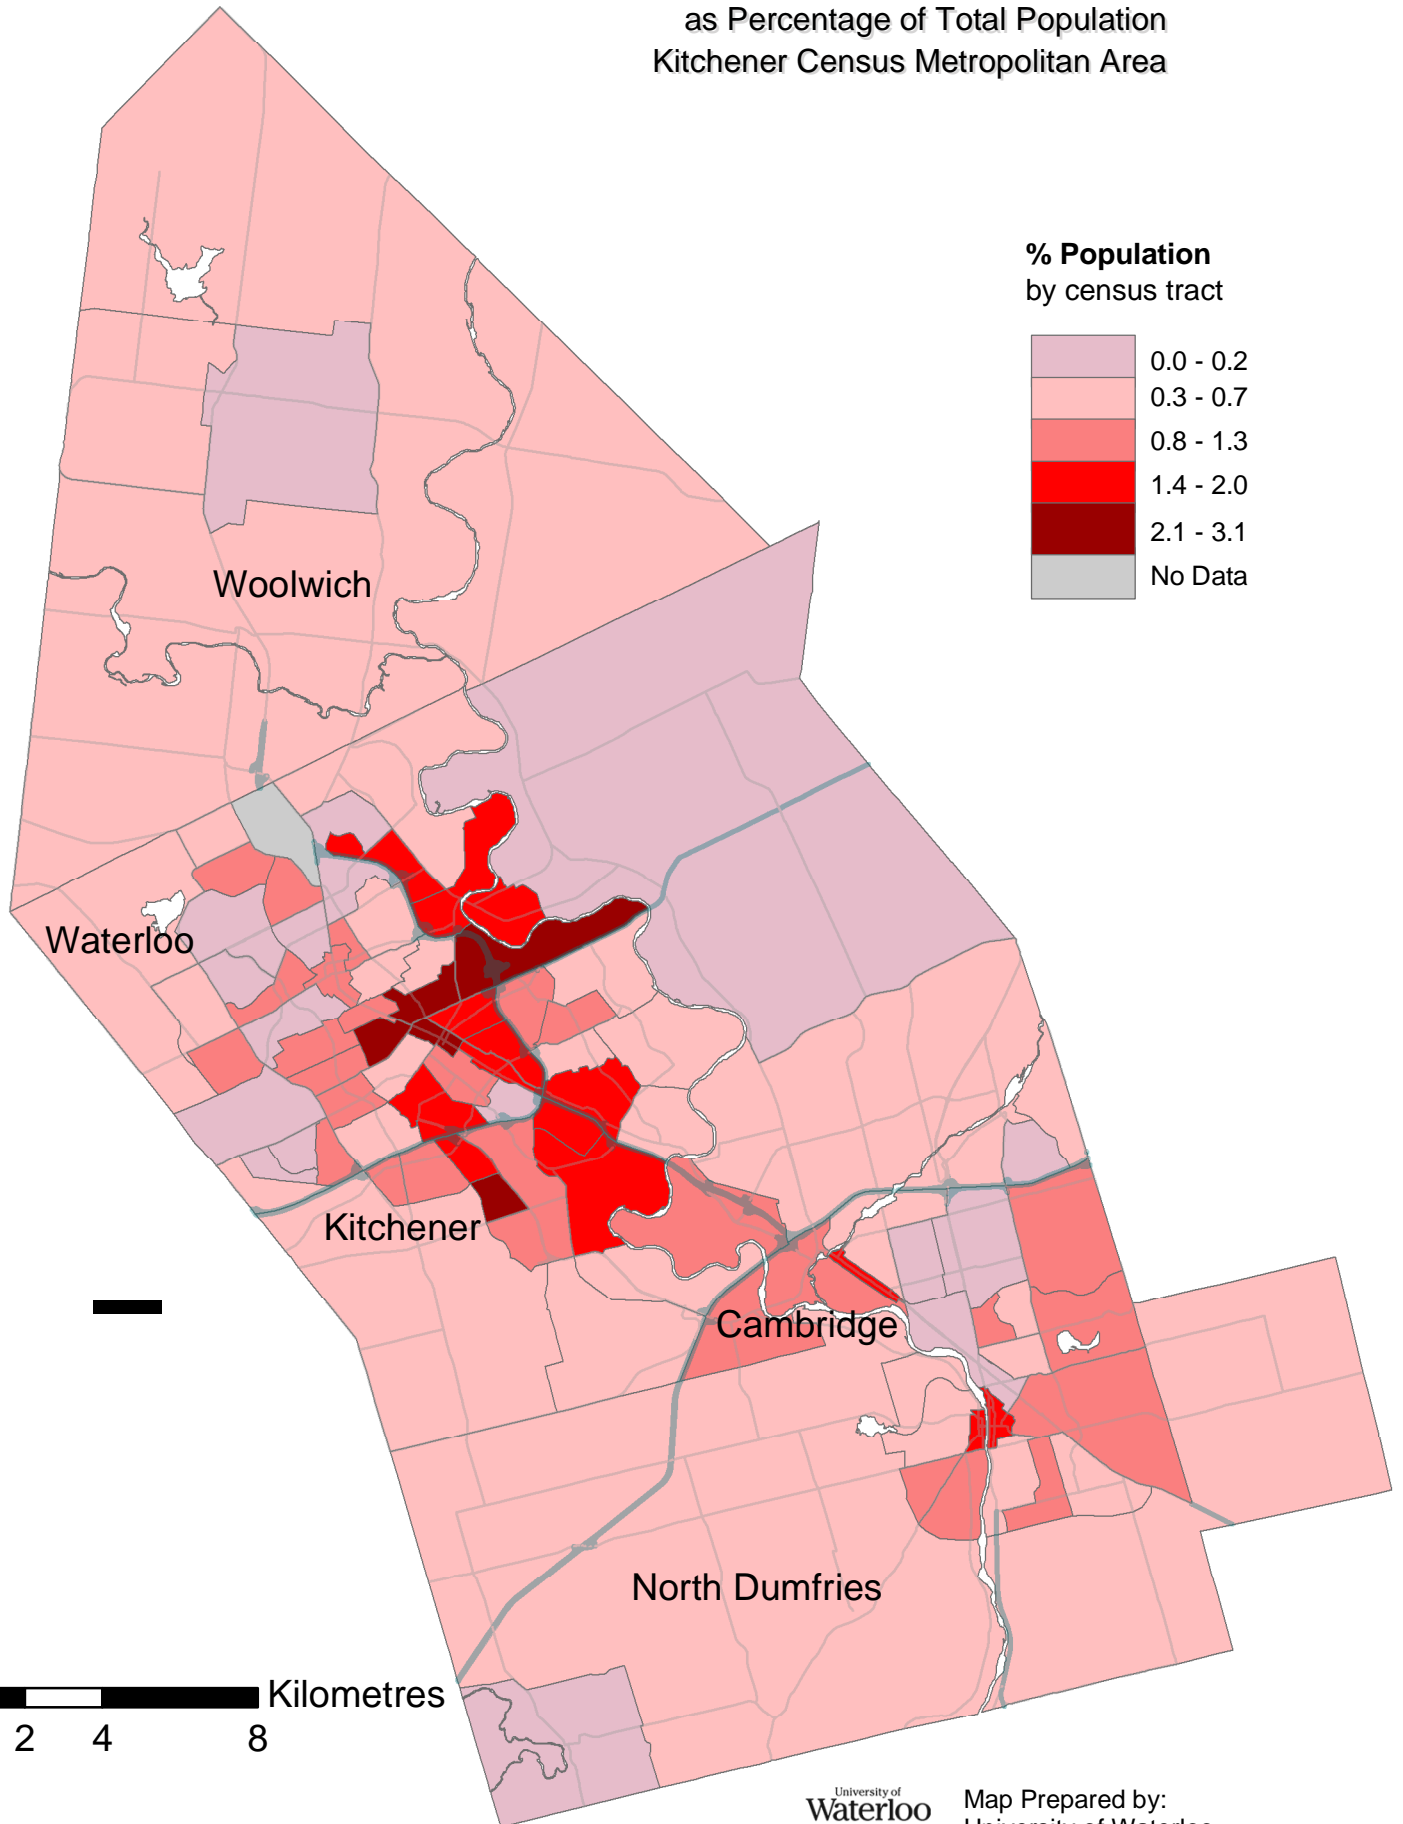

# ABORIGINAL IDENTITY

as Percentage of Total Population  
Kitchener Census Metropolitan Area

**% Population  
by census tract**

0 2 4 8 Kilometres

Map Prepared by:  
University of Waterloo  
Map and Design Library, 2004

Sources: Statistics Canada, 2001; DMTI Spatial 2002