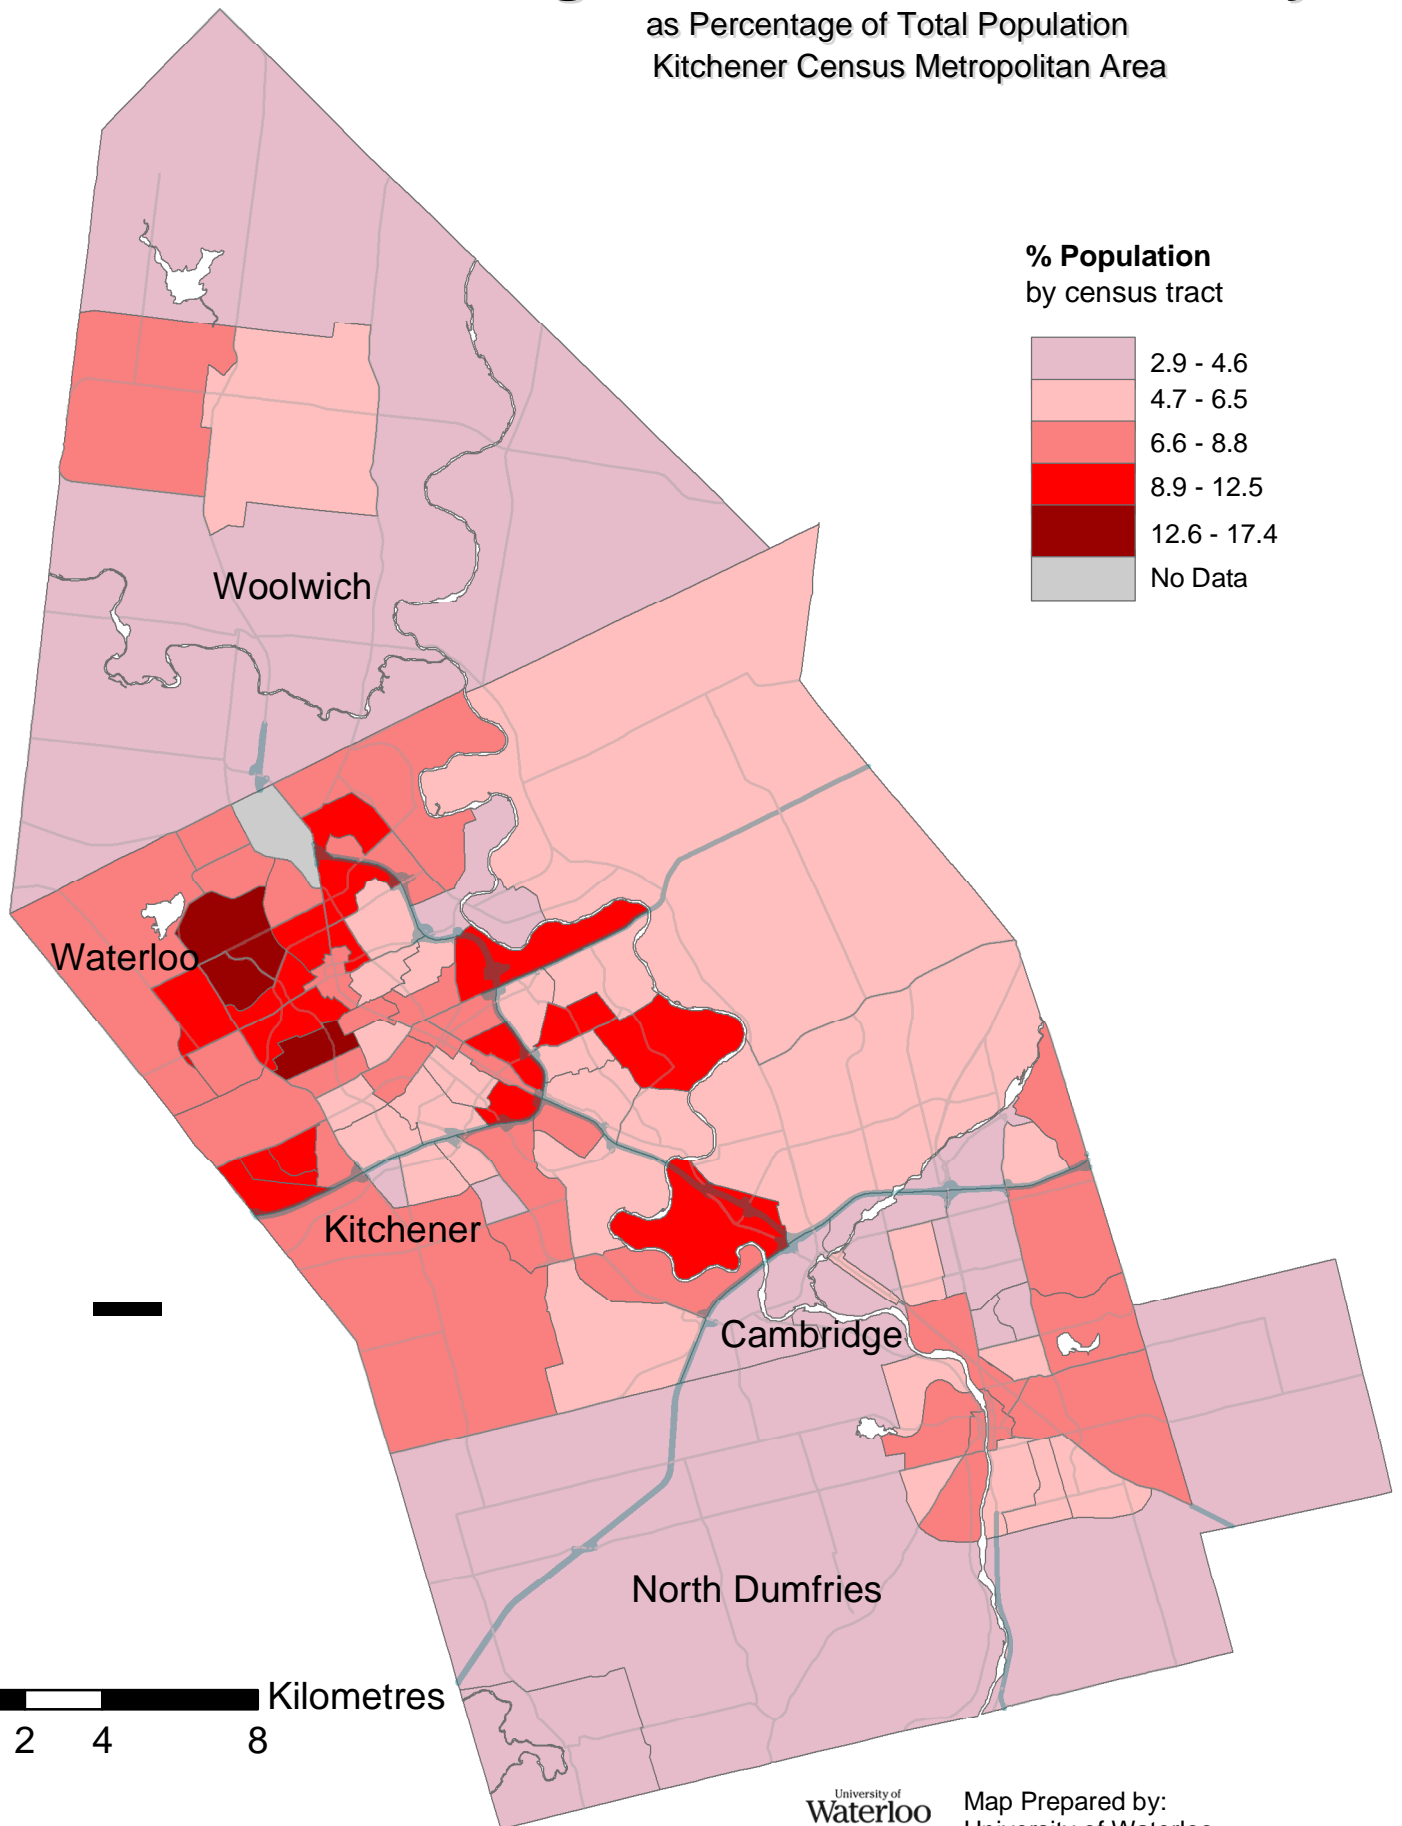

# Bilingual Conversation Ability

as Percentage of Total Population  
Kitchener Census Metropolitan Area

**% Population  
by census tract**

Map Prepared by:  
University of Waterloo  
Map and Design Library, 2004

Sources: Statistics Canada, 2001; DMTI Spatial 2002