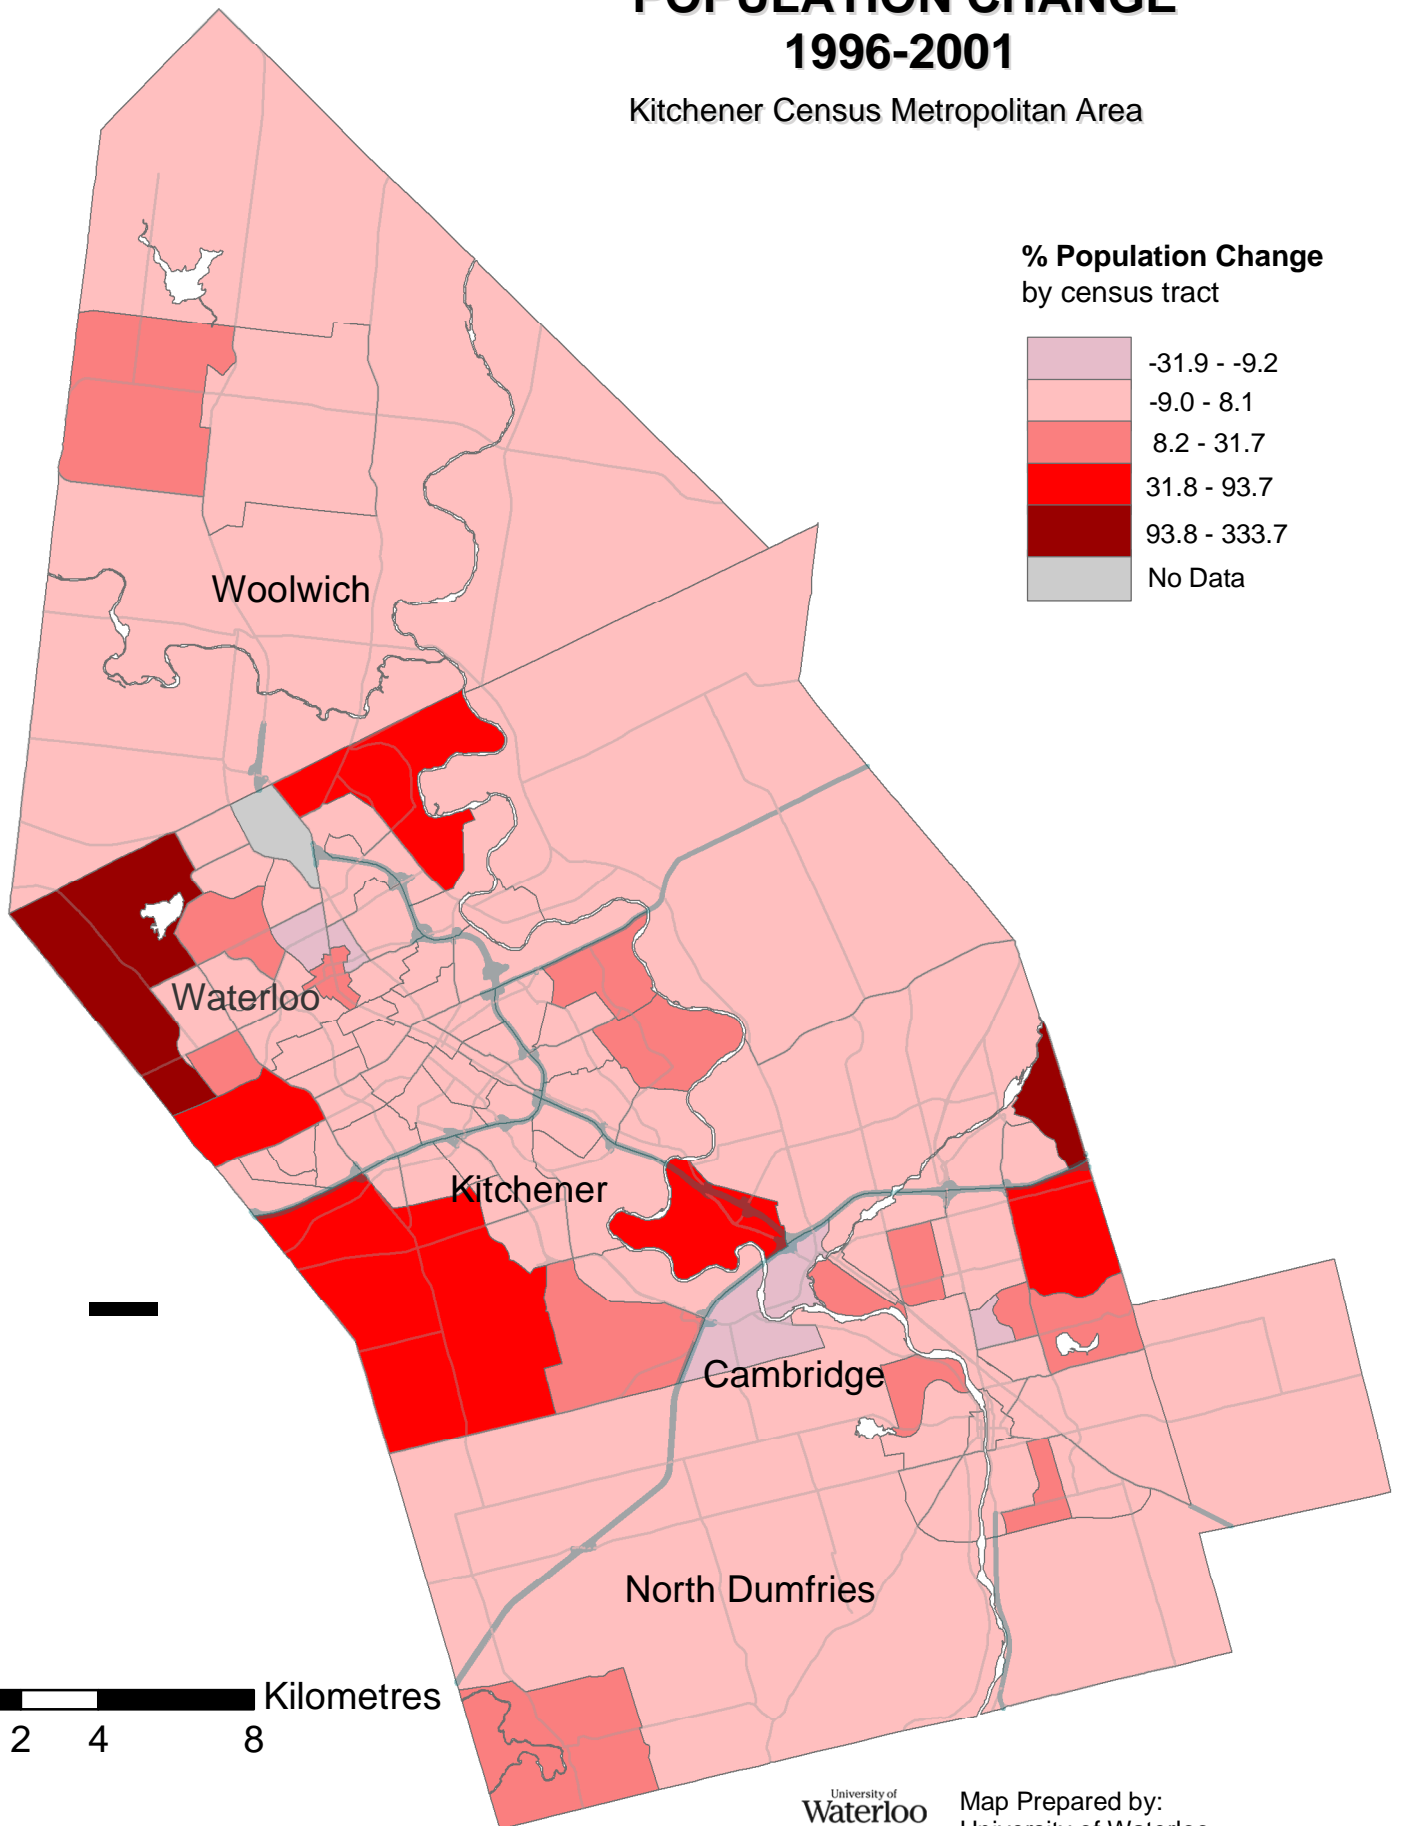

POPULATION CHANGE 1996-2001

Kitchener Census Metropolitan Area

% Population Change
by census tract

Map Prepared by:
University of Waterloo
Map and Design Library, 2004

Sources: Statistics Canada, 2001; DMTI Spatial 2002