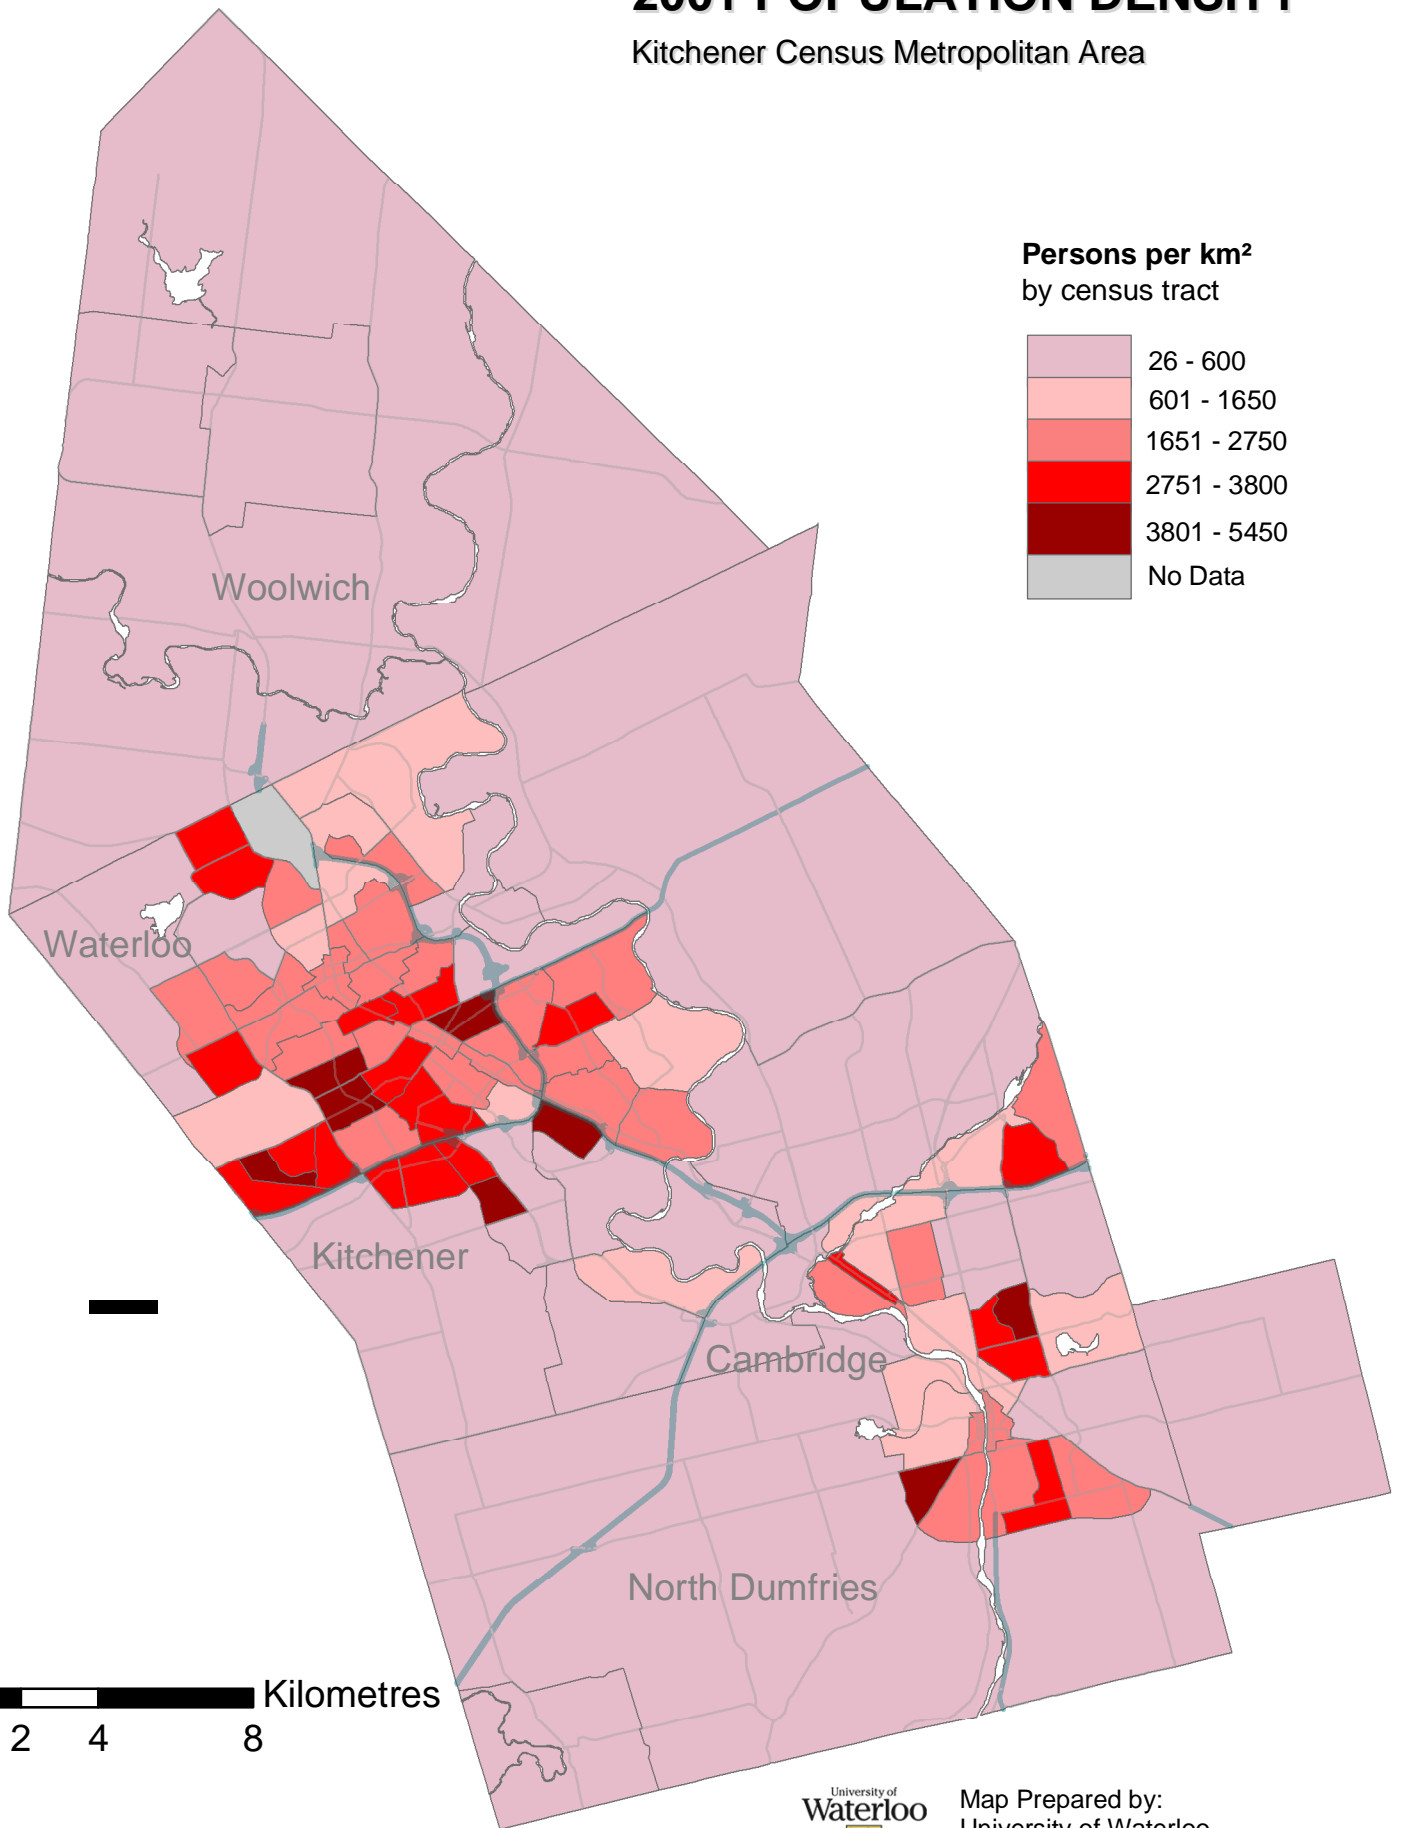

2001 POPULATION DENSITY

Kitchener Census Metropolitan Area

Persons per km²
by census tract

Map Prepared by:
University of Waterloo
Map and Design Library, 2004

Sources: Statistics Canada, 2001; DMTI Spatial 2002