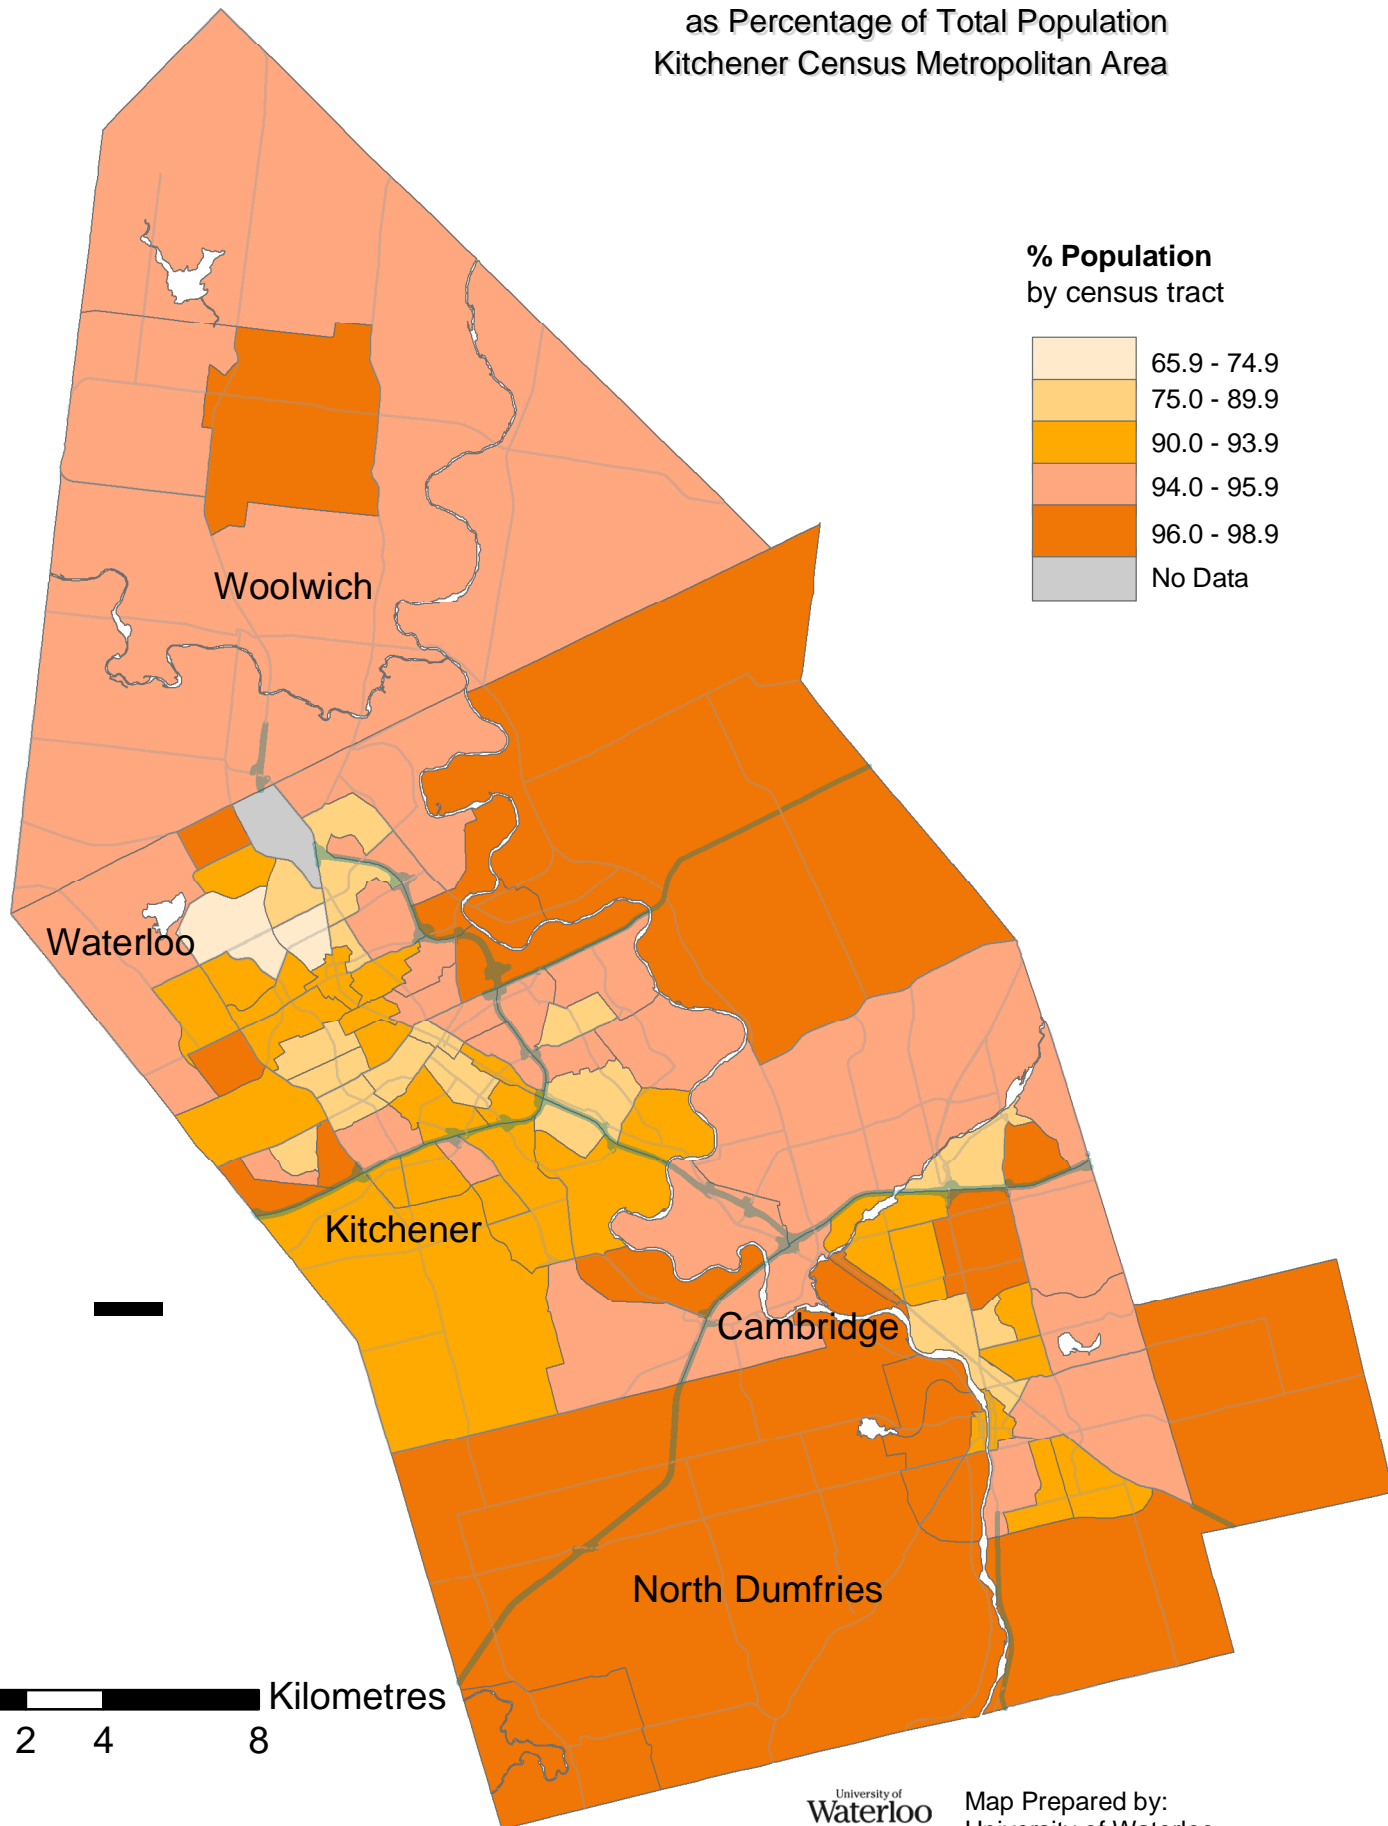

CANADIAN CITIZENS

as Percentage of Total Population
Kitchener Census Metropolitan Area

**% Population
by census tract**

Waterloo

Woolwich

Kitchener

Cambridge

North Dumfries

Map Prepared by:
University of Waterloo
Map and Design Library, 2004

Sources: Statistics Canada, 2001; DMTI Spatial 2002