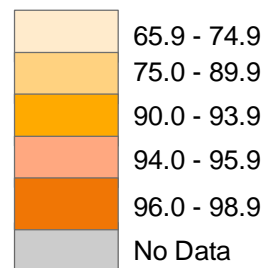

CANADIAN CITIZENS

as Percentage of Total Population
Kitchener Census Metropolitan Area

**% Population
by census tract**

Waterloo

Woolwich

Kitchener

Cambridge

North Dumfries