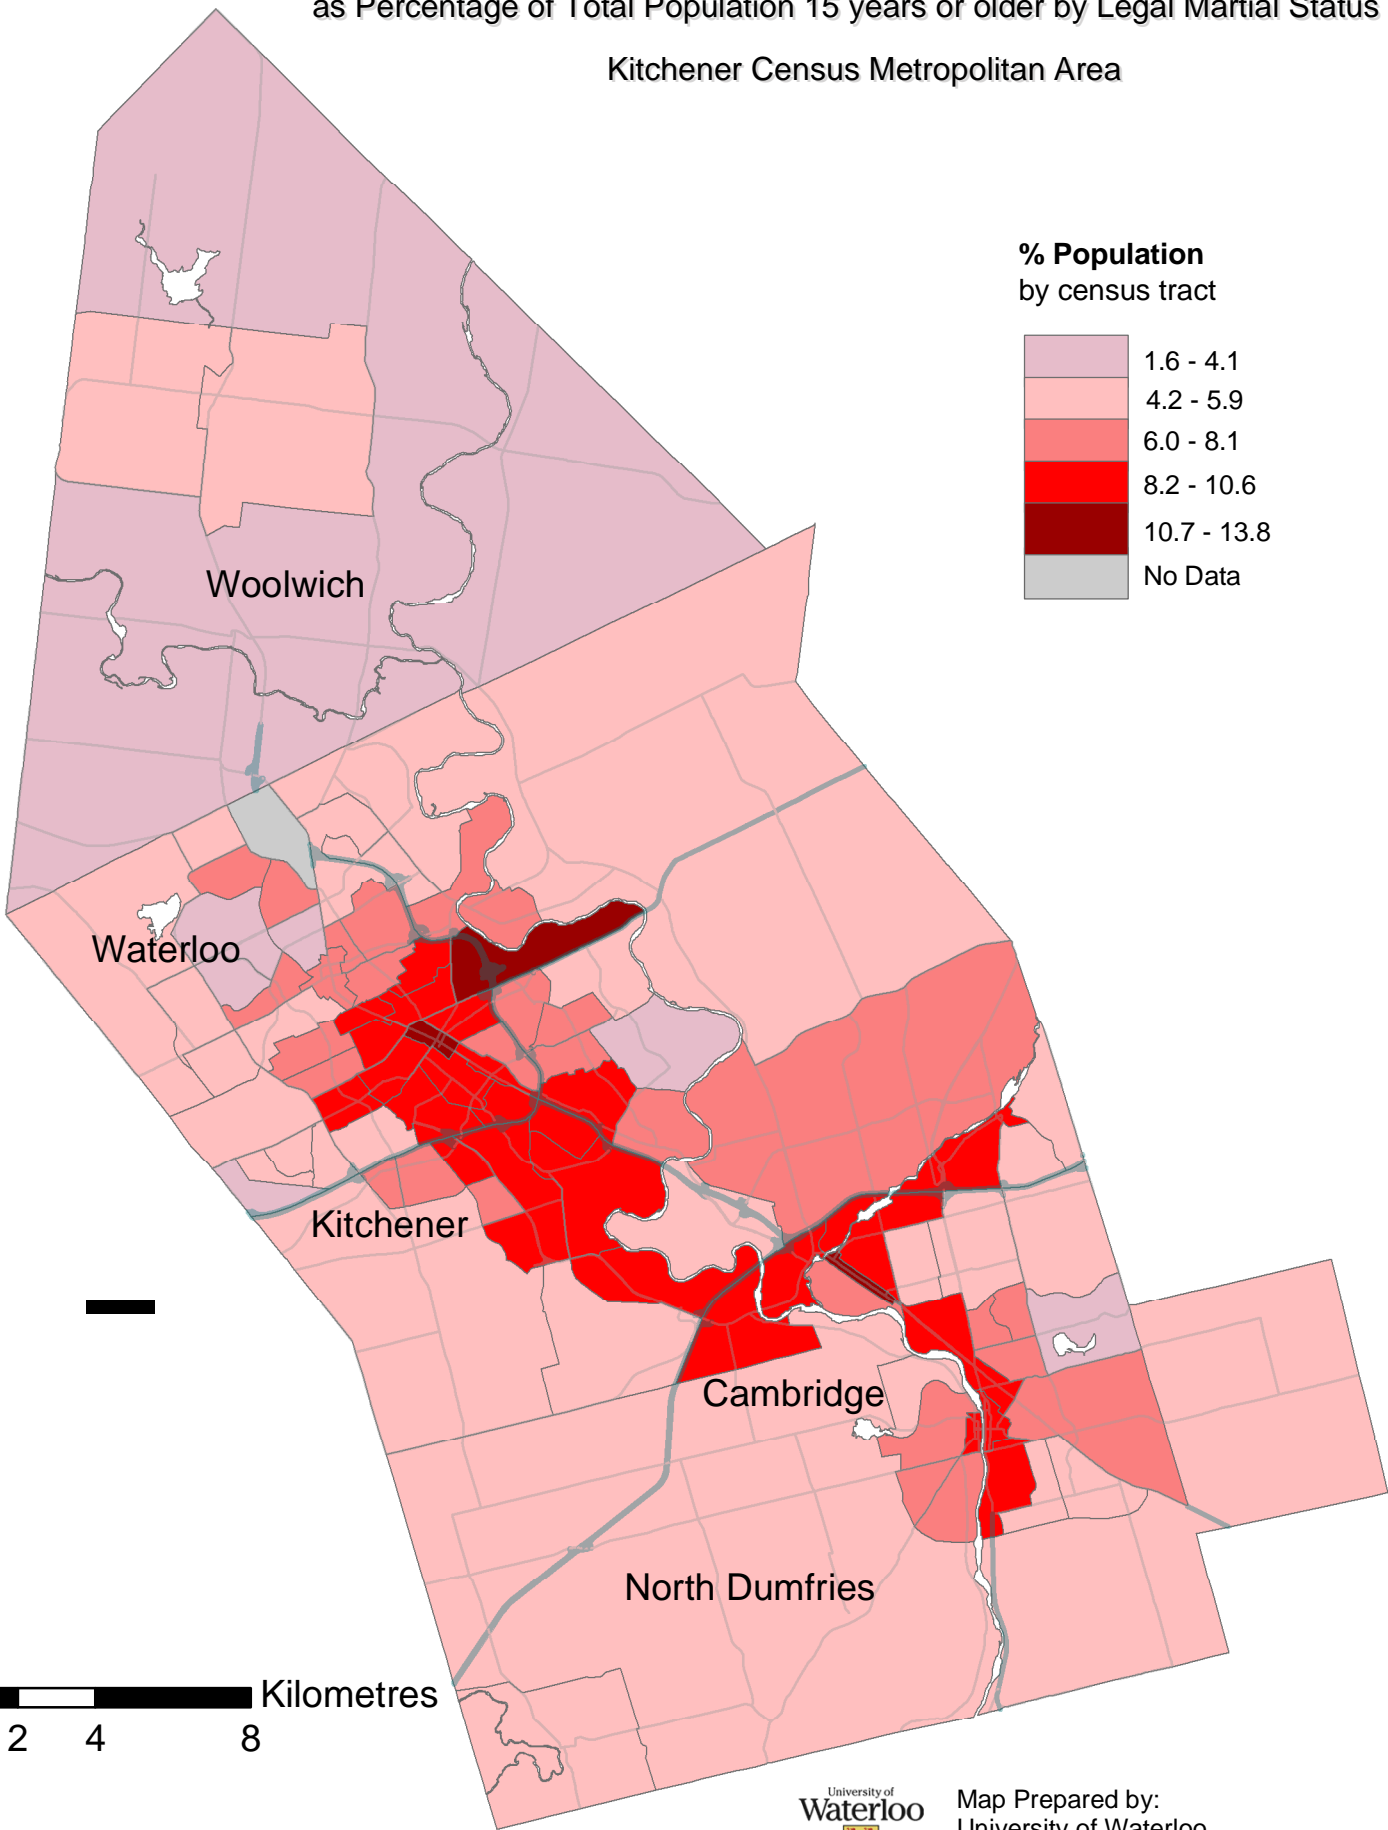

PERSONS DIVORCED

as Percentage of Total Population 15 years or older by Legal Martial Status

Kitchener Census Metropolitan Area

**% Population
by census tract**

Map Prepared by:
University of Waterloo
Map and Design Library, 2004

Sources: Statistics Canada, 2001; DMTI Spatial 2002