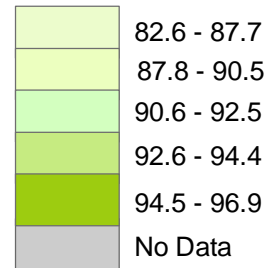

English Only Conversation Ability

as Percentage of Total Population

Kitchener Census Metropolitan Area

**% Population
by census tract**

Map Prepared by:
University of Waterloo
Map and Design Library, 2004