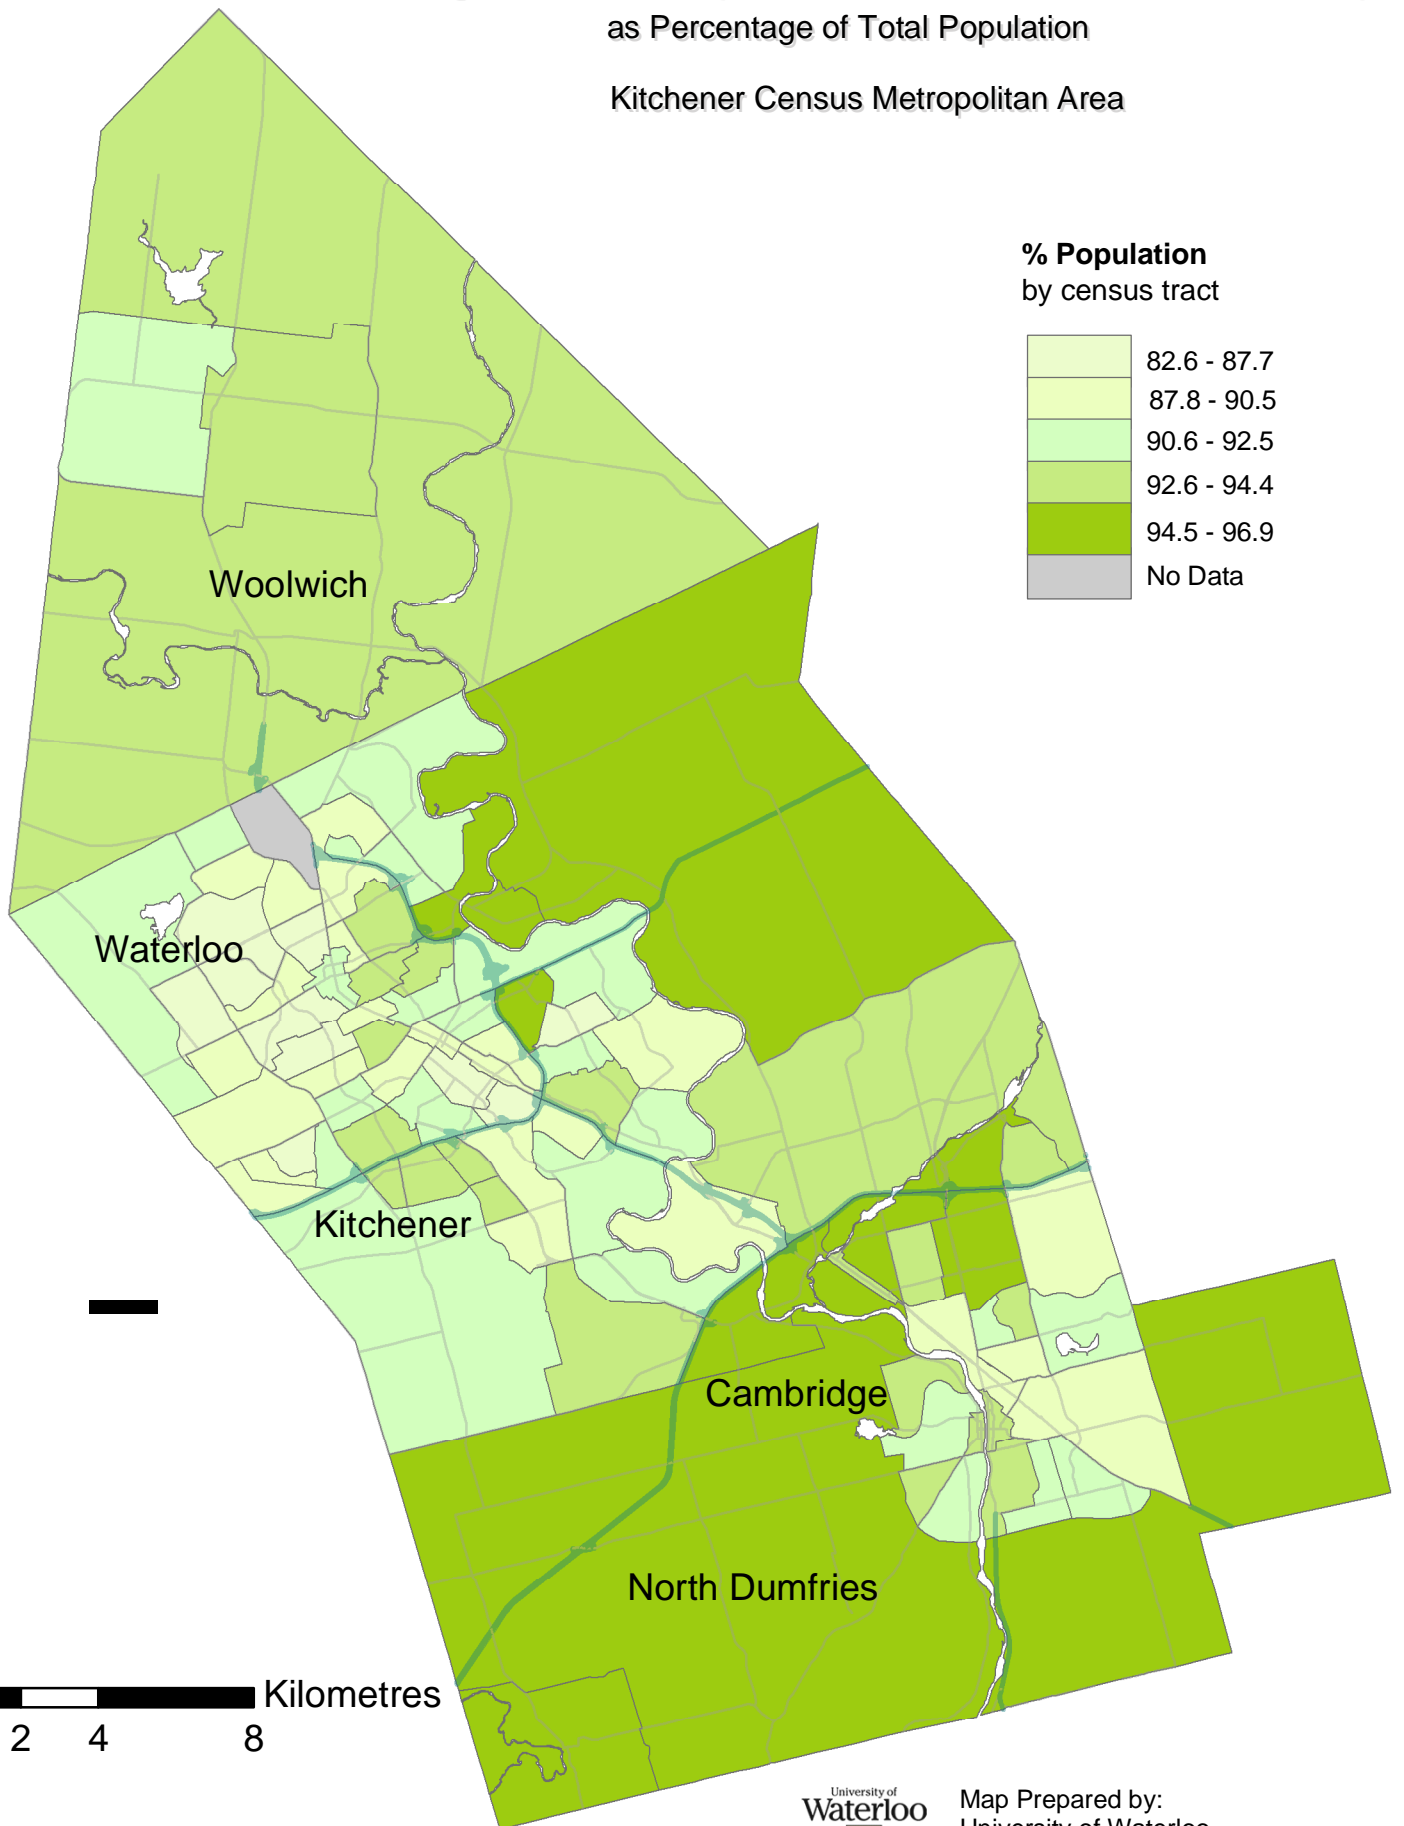

English Only Conversation Ability

as Percentage of Total Population

Kitchener Census Metropolitan Area

**% Population
by census tract**

Map Prepared by:
University of Waterloo
Map and Design Library, 2004

Sources: Statistics Canada, 2001; DMTI Spatial 2002