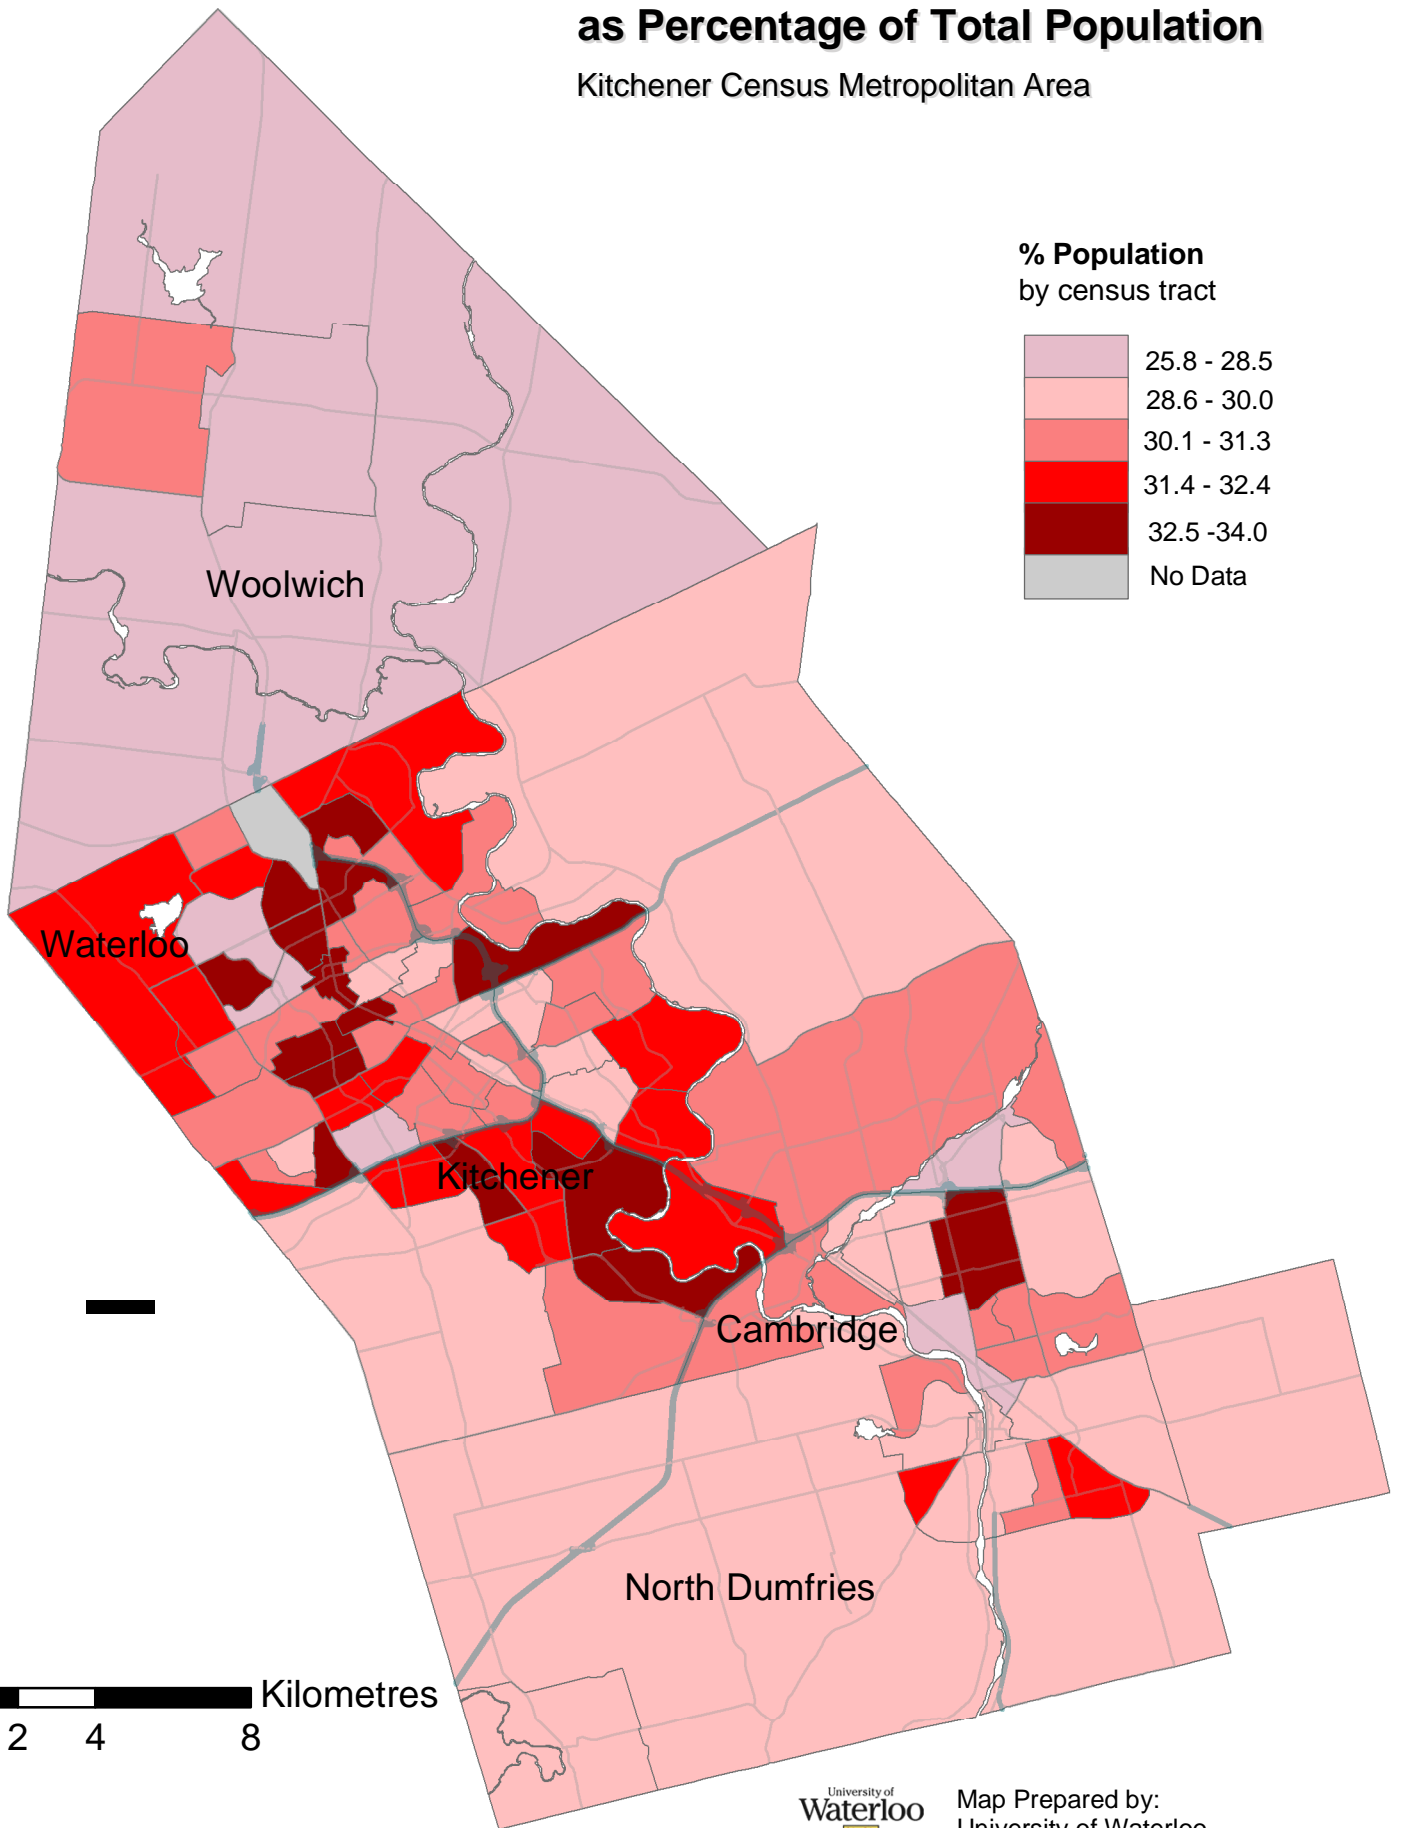

# FEMALES AGED 20 to 64

## as Percentage of Total Population

Kitchener Census Metropolitan Area

% Population  
by census tract

Map Prepared by:  
University of Waterloo  
Map and Design Library, 2004

Sources: Statistics Canada, 2001; DMTI Spatial 2002