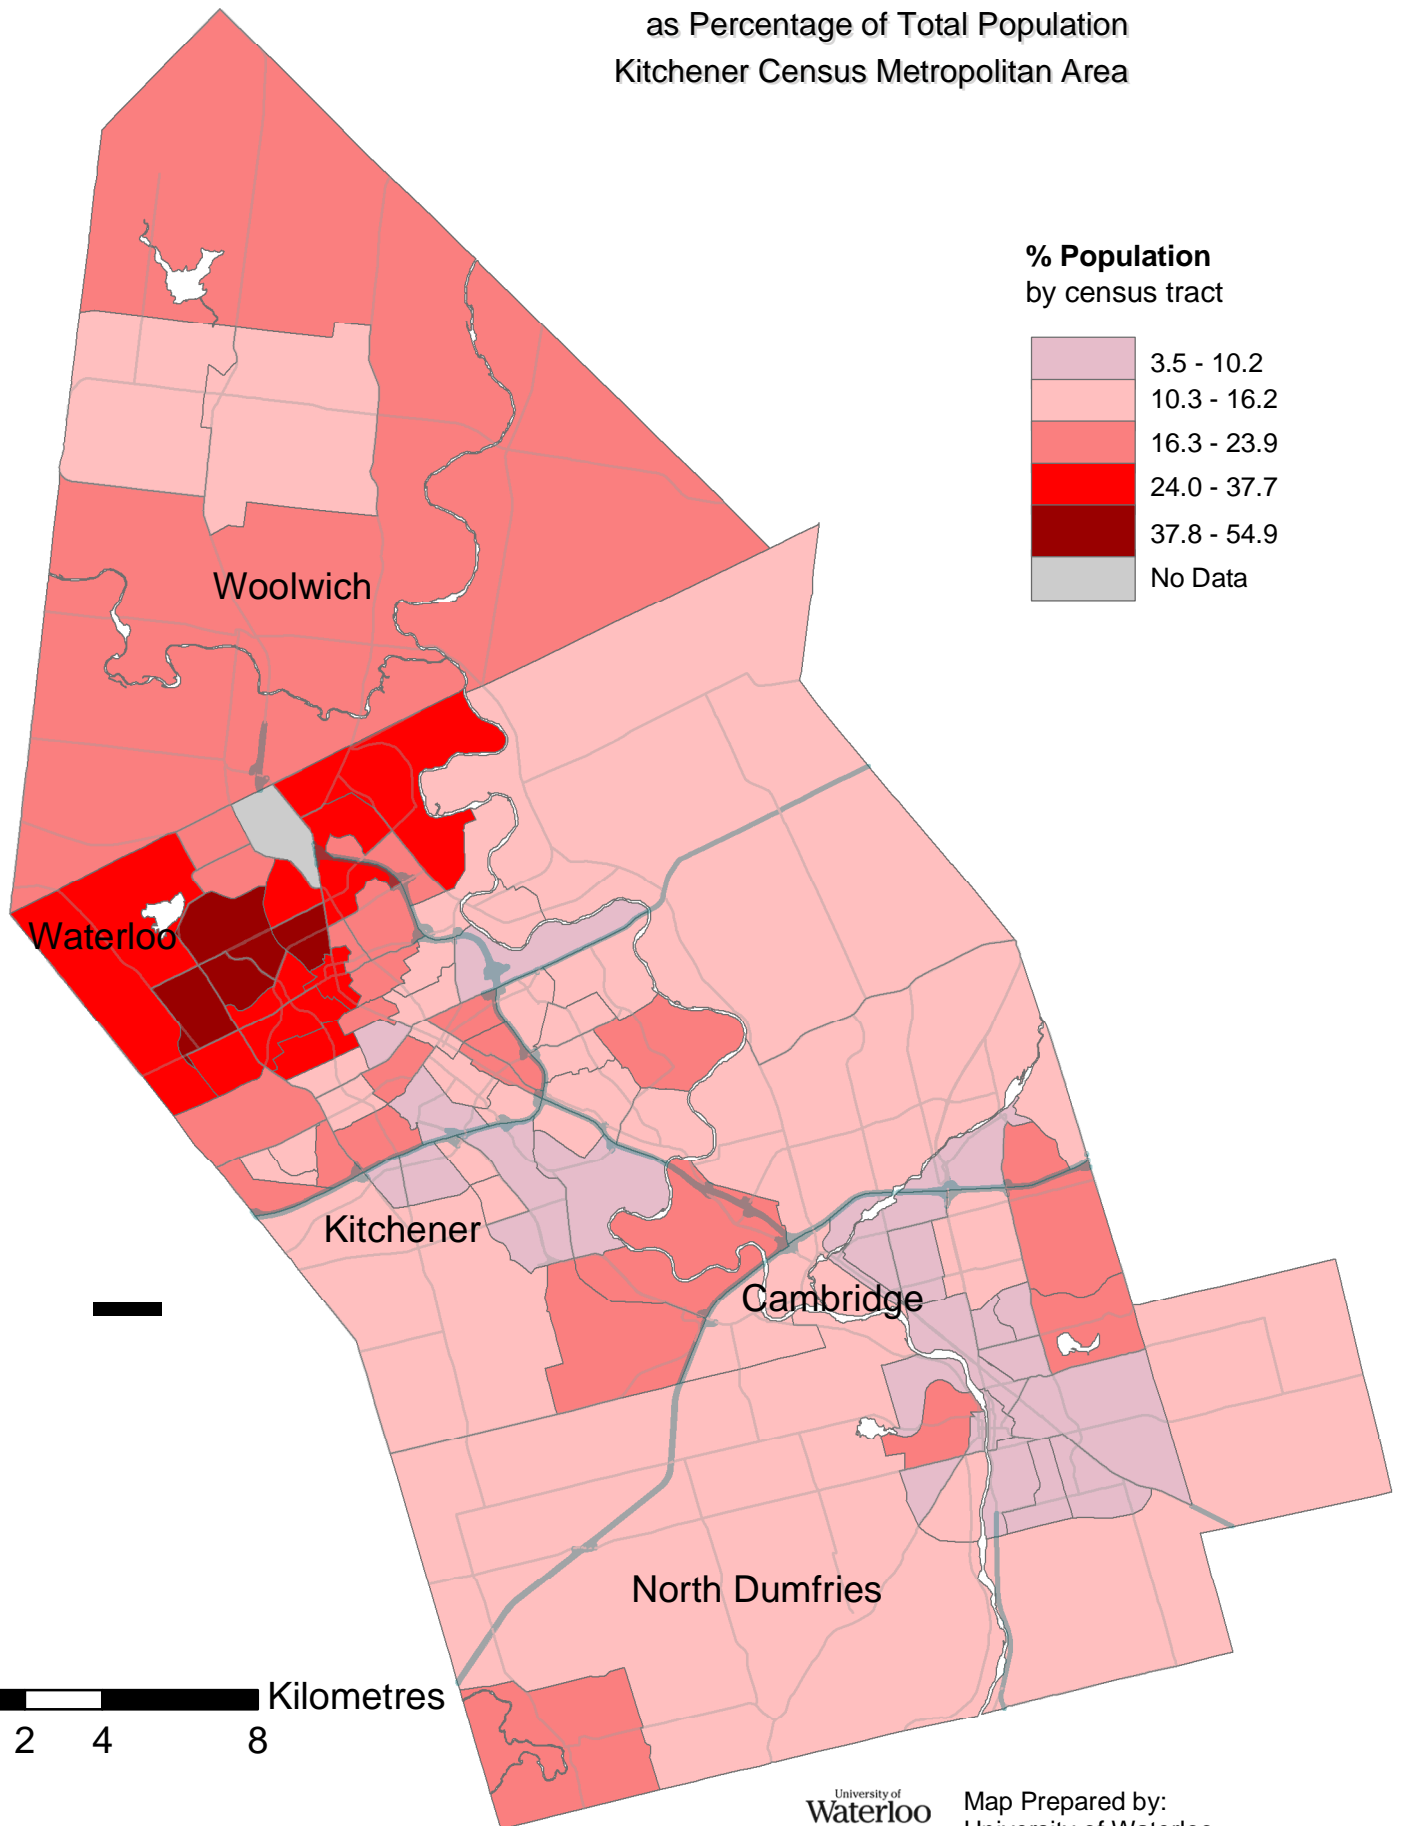

French Only Conversation Ability

as Percentage of Total Population
Kitchener Census Metropolitan Area

**% Population
by census tract**

Waterloo

Woolwich

Kitchener

Cambridge

North Dumfries

Map Prepared by:
University of Waterloo
Map and Design Library, 2004

Sources: Statistics Canada, 2001; DMTI Spatial 2002