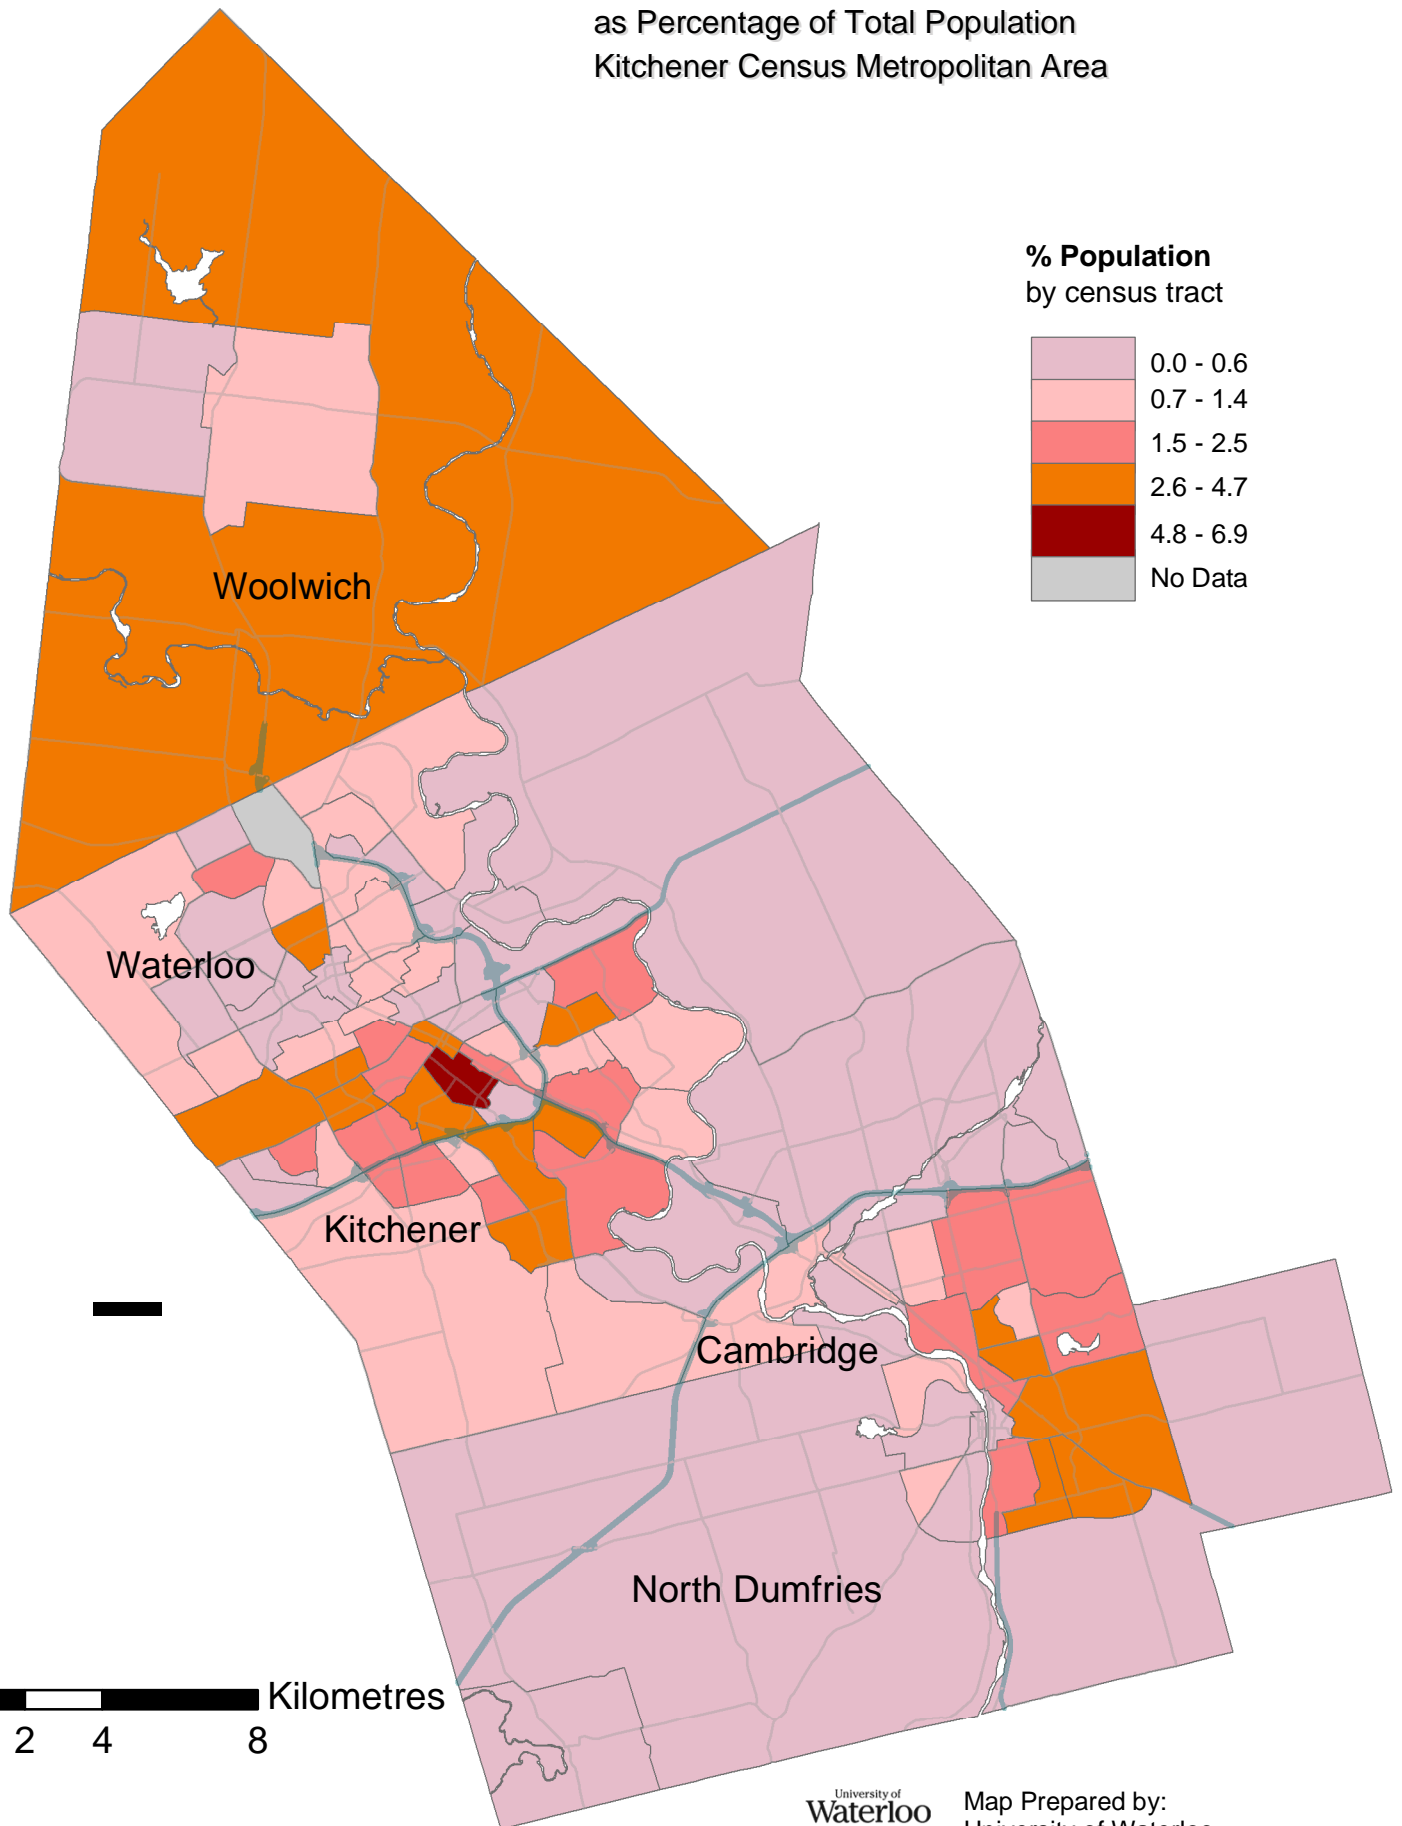

No Official Language Conversation Ability

as Percentage of Total Population
Kitchener Census Metropolitan Area

**% Population
by census tract**

Map Prepared by:
University of Waterloo
Map and Design Library, 2004

Sources: Statistics Canada, 2001; DMTI Spatial 2002