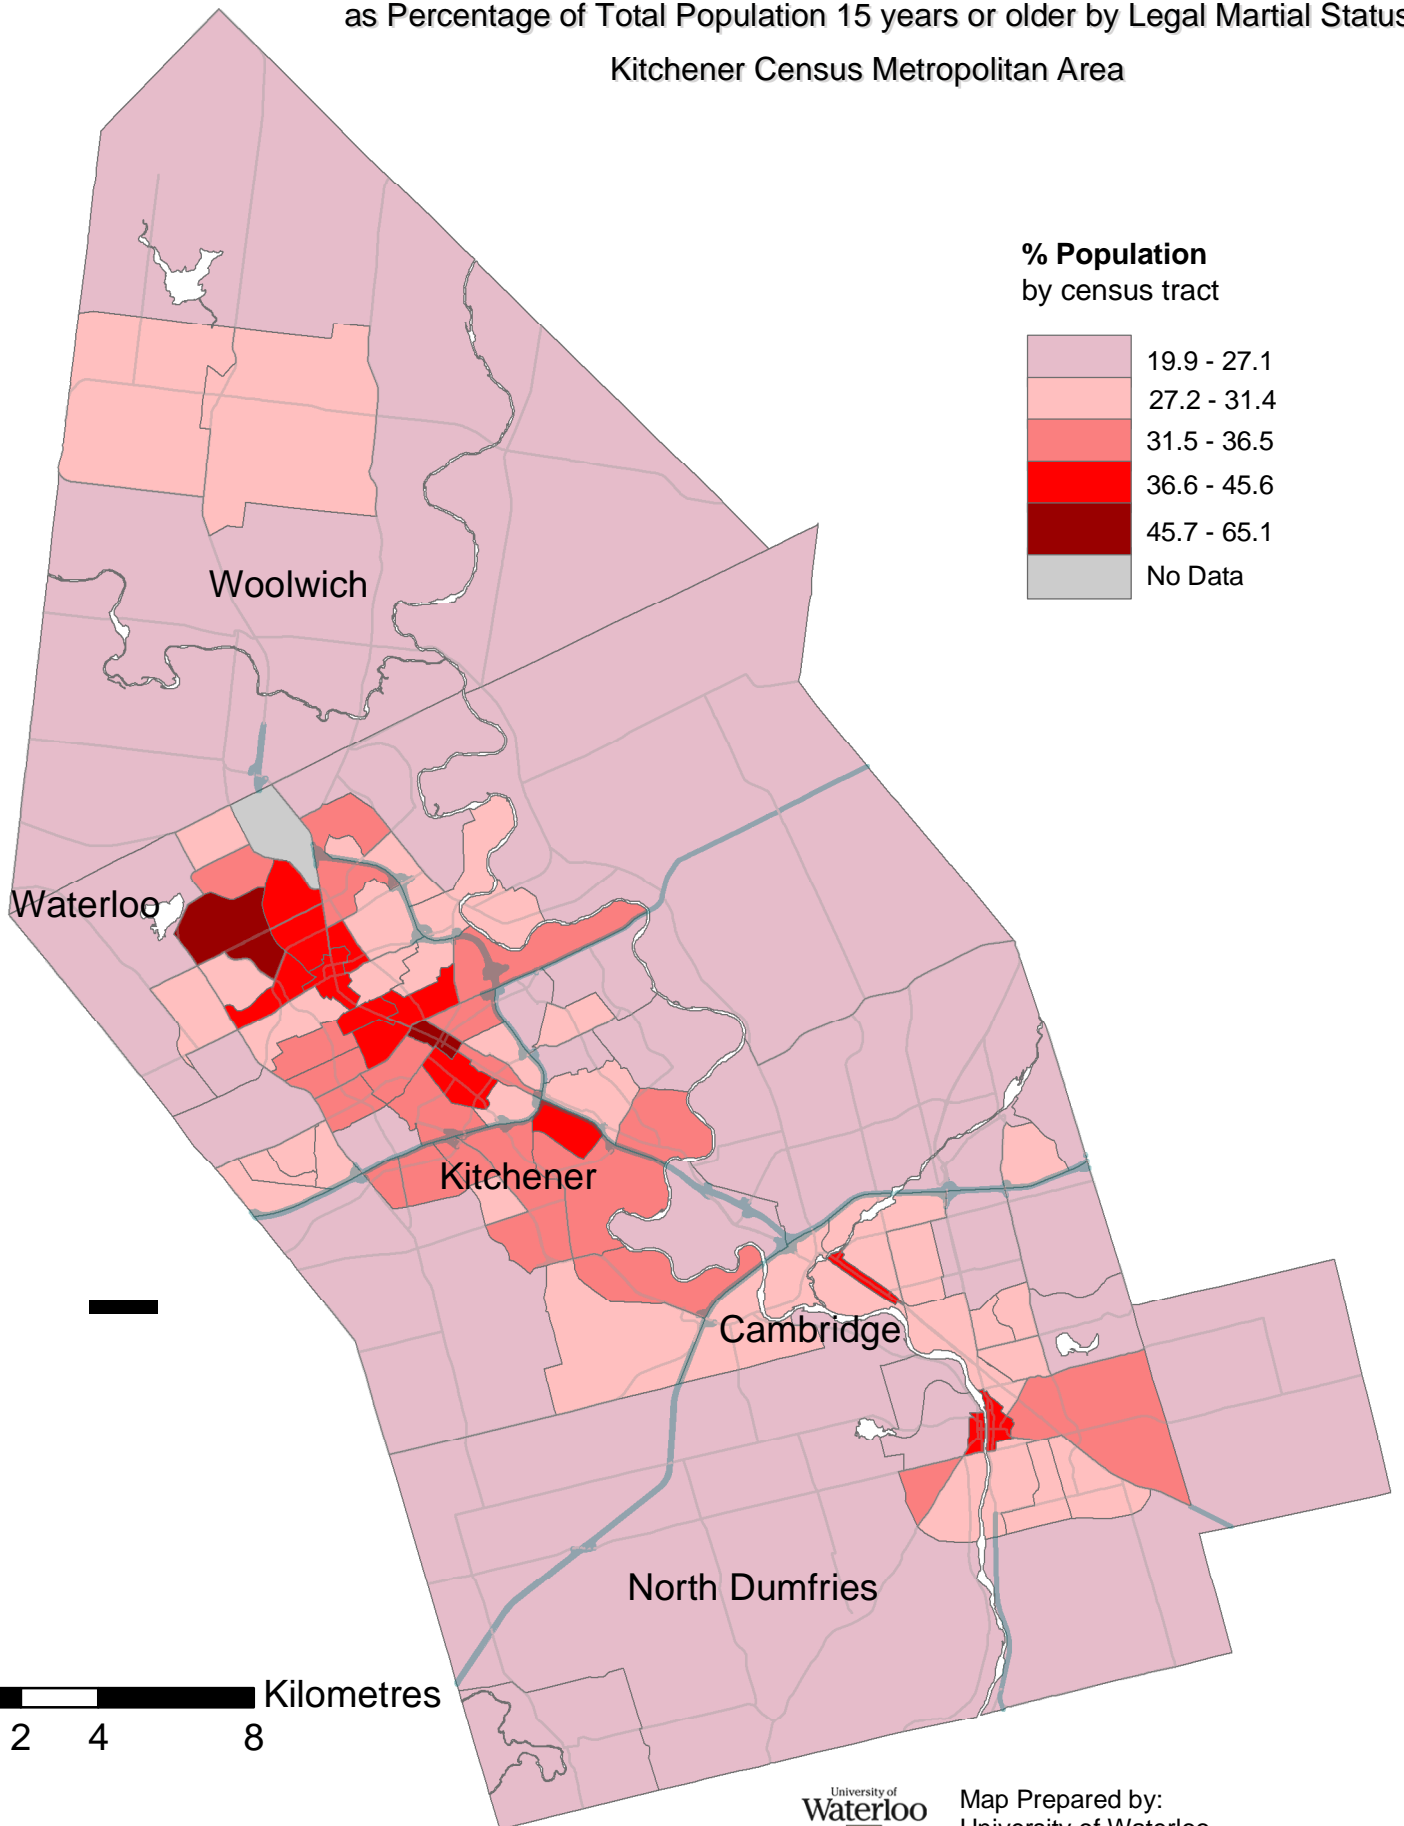

# PERSONS SINGLE (never legally married)

as Percentage of Total Population 15 years or older by Legal Martial Status

Kitchener Census Metropolitan Area

% Population  
by census tract

Map Prepared by:  
University of Waterloo  
Map and Design Library, 2004

Sources: Statistics Canada, 2001; DMTI Spatial 2002