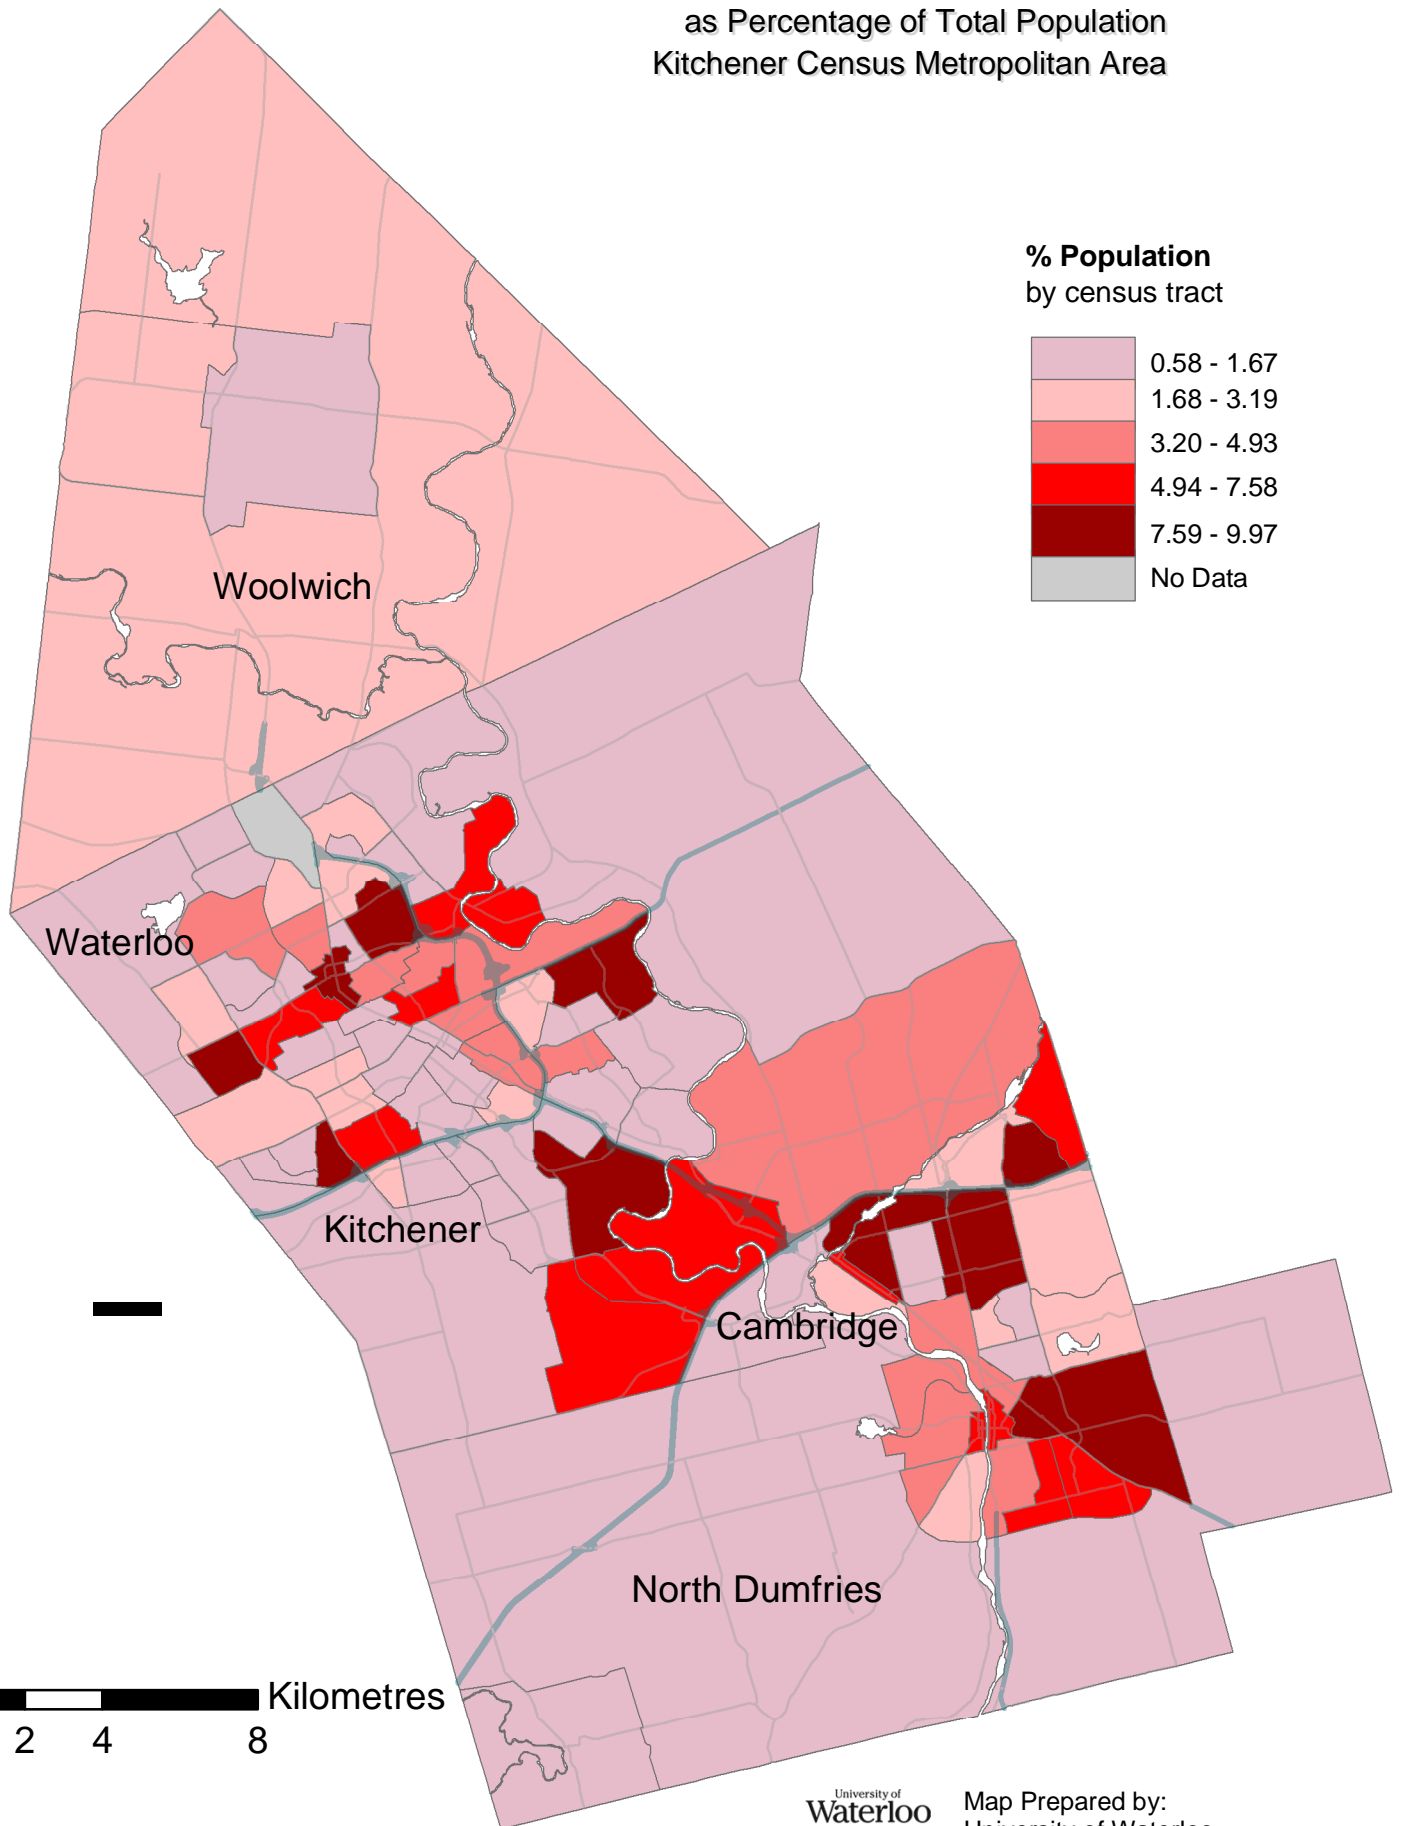

VISIBLE MINORITY

as Percentage of Total Population
Kitchener Census Metropolitan Area

**% Population
by census tract**

Map Prepared by:
University of Waterloo
Map and Design Library, 2004

Sources: Statistics Canada, 2001; DMTI Spatial 2002