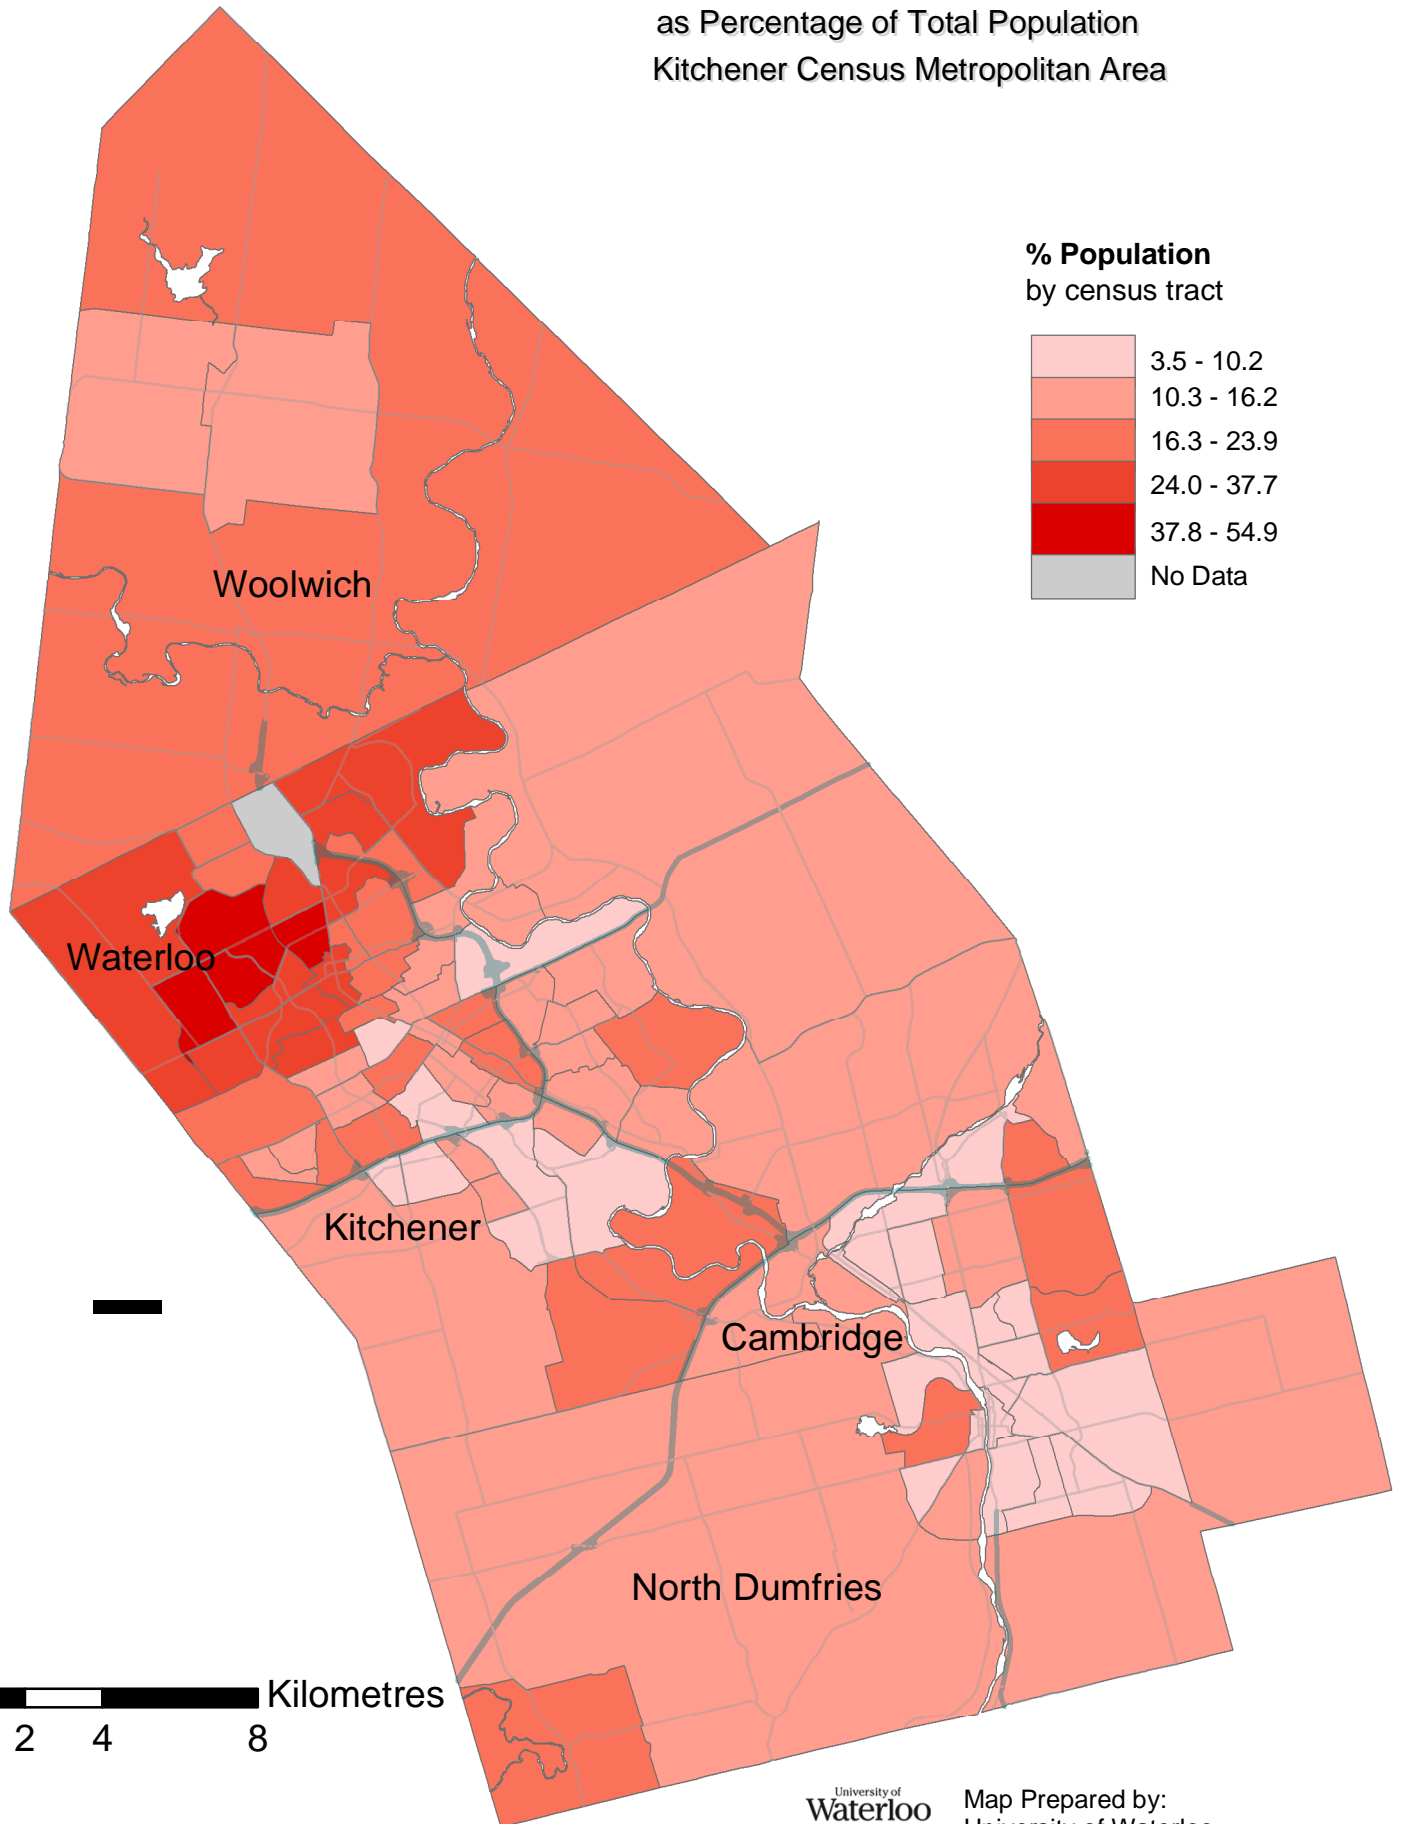

# University Bachelor's Degree or Higher

as Percentage of Total Population  
Kitchener Census Metropolitan Area

**% Population  
by census tract**

Woolwich

Waterloo

Kitchener

Cambridge

North Dumfries

Map Prepared by:  
University of Waterloo  
Map and Design Library, 2004

Sources: Statistics Canada, 2001; DMTI Spatial 2002