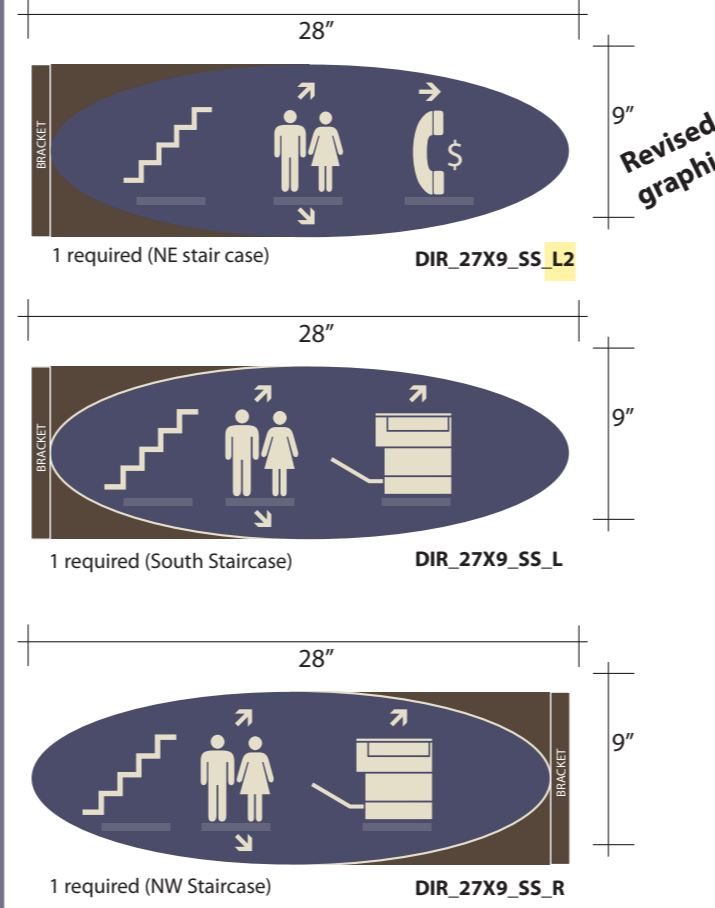

Elevator Sign

Flush wall mount, single sided
grade 1 braille, 1 required

Circulation Desk Signs

Suspended from bulkhead, single sided, 1 of each

Stairwell Signage

Flush wall mount, single sided, 2-part, grade 1 braille

Directional Signage

Flush wall mount, single sided, grade 1 braille

Task Station Signage

Projection, double sided

Public Destination Sign

Projection, mount to column, double sided, 1 required

Feature Signage

Projection, double sided