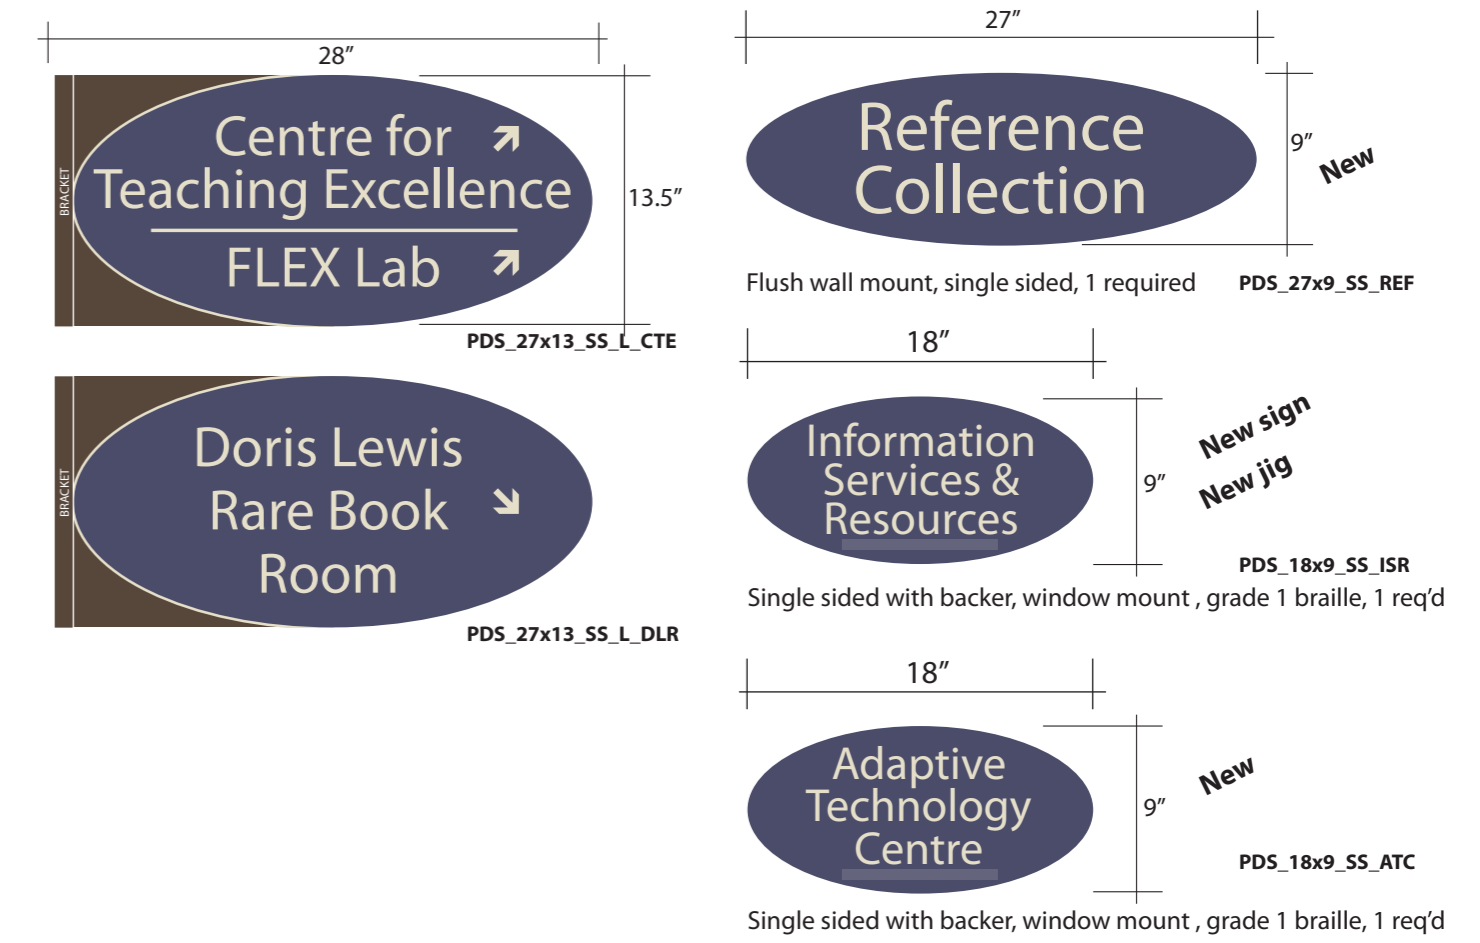

Elevator Sign

Flush wall mount, single sided
grade 1 braille, 1 required

Circulation Desk Signs

Suspended from bulkhead, single sided, 1 of each

Stairwell Signage

Flush wall mount, single sided, 2-part, grade 1 braille

Directional Signage

Flush wall mount, single sided, grade 1 braille

Task Station Signage

Projection, double sided

Public Destination Sign

Projection, mount to column, double sided, 1 required

Feature Signage

Projection, double sided