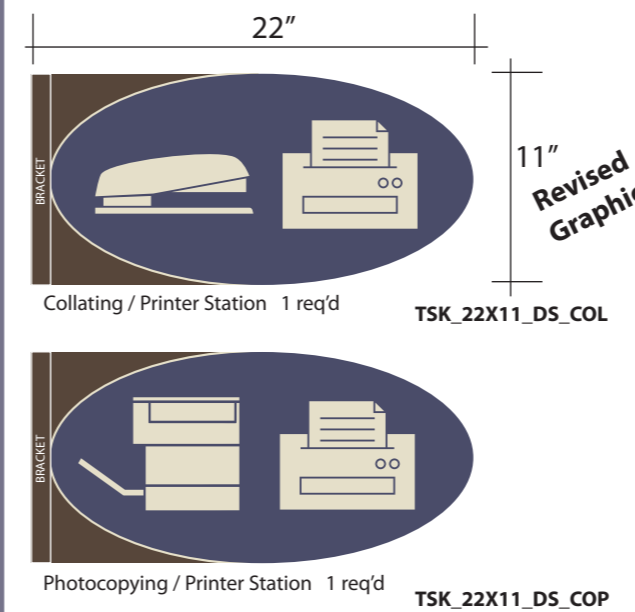

Elevator Sign

Flush wall mount, single sided
grade 1 braille, 1 required

Circulation Desk Signs

Suspended from bulkhead, single sided, 1 of each

Stairwell Signage

Flush wall mount, single sided, 2-part, grade 1 braille

Directional Signage

Flush wall mount, single sided, grade 1 braille

Task Station Signage

Projection, double sided

Public Destination Sign

Projection, mount to column, double sided, 1 required

Feature Signage

Projection, double sided