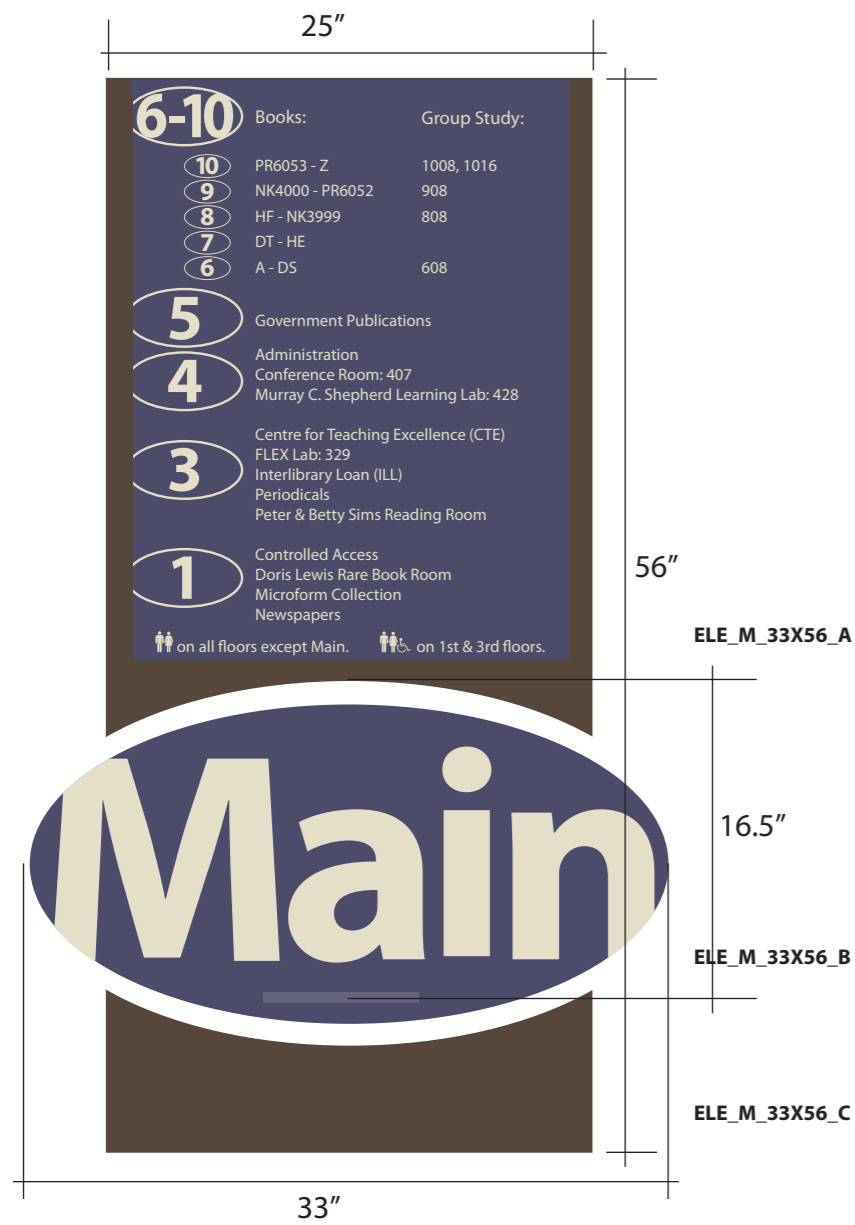

Elevator Sign

Flush wall mount, single sided
grade 1 braille, 1 required

Circulation Desk Signs

Suspended from bulkhead, single sided, 1 of each

Stairwell Signage

Flush wall mount, single sided, 2-part, grade 1 braille

Directional Signage

Flush wall mount, single sided, grade 1 braille

Task Station Signage

Projection, double sided

Public Destination Sign

Projection, mount to column, double sided, 1 required

Feature Signage

Projection, double sided