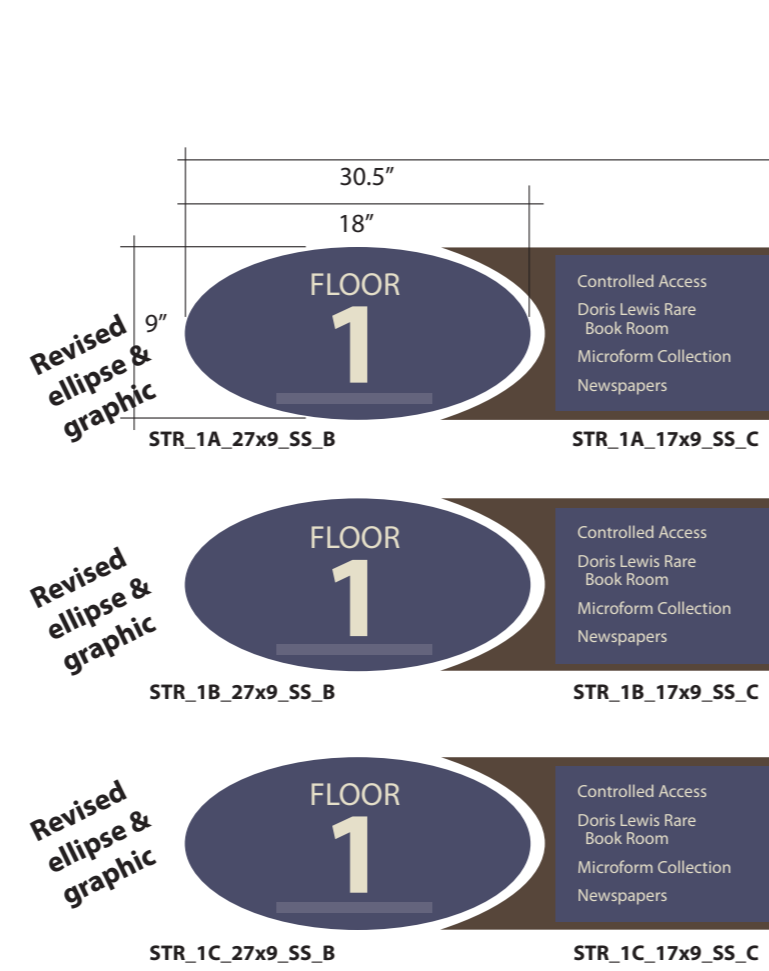

Elevator Sign

Flush wall mount, single sided
grade 1 braille, 1 required

Circulation Desk Signs

Suspended from bulkhead, single sided, 1 of each

Stairwell Signage

Flush wall mount, single sided, 2-part, grade 1 braille

Directional Signage

Flush wall mount, single sided, grade 1 braille

Task Station Signage

Projection, double sided

Public Destination Sign

Projection, mount to column, double sided, 1 required

Feature Signage

Projection, double sided